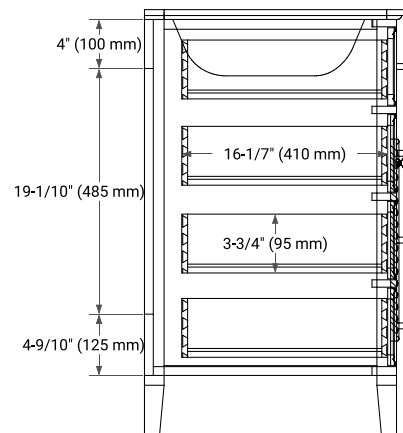

42" RIGHT OFFSET CABINET

BASE CABINET DIMENSIONS

42" W x 21.5" D x 33.5" H

FEATURES

- Solid wood frame & plywood panels
- Dovetail drawers and joints
- Soft closing doors & drawers

HARDWARE FINISHES

Brushed Nickel Satin Brass Matte Black Polished Chrome

AVAILABLE COLORS

White Grey

FRONT VIEW

SIDE VIEW

PLAN VIEW

43" RIGHT RECTANGLE SINK COUNTERTOP WITH 0.75 IN. THICKNESS

OVERALL DIMENSIONS

43" W x 22" D x 0.75" H

COUNTERTOP OPTIONS

Carrara Marble

FEATURES

- Solid countertop with mitered edges & seams
- Undermount white rectangular sink
- Pre-drilled for 8" widespread faucet

INCLUDED

- Countertop
- Matching Backsplash
- Rectangle Sink

COUNTERTOP PLAN VIEW

EDGE SIDE VIEW

THREE DIMENSIONAL COUNTERTOP VIEW