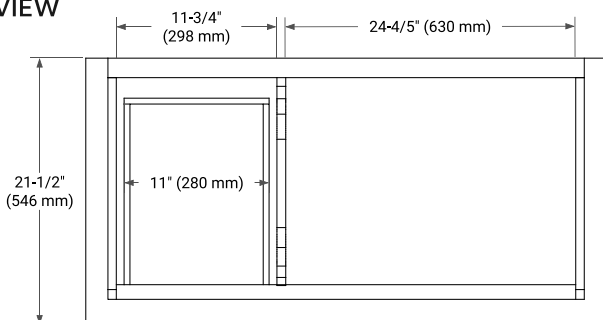

42" RIGHT OFFSET CABINET

BASE CABINET DIMENSIONS

42" W x 21.5" D x 33.5" H

FEATURES

- Solid wood frame & plywood panels
- Dovetail drawers and joints
- Soft closing doors & drawers

HARDWARE FINISHES

Brushed Nickel Satin Brass Matte Black Polished Chrome

AVAILABLE COLORS

White Grey

FRONT VIEW

SIDE VIEW

PLAN VIEW

43" RIGHT RECTANGLE SINK COUNTERTOP WITH 0.75 IN. THICKNESS

OVERALL DIMENSIONS

43" W x 22" D x 0.75" H

COUNTERTOP OPTIONS

Carrara Marble

FEATURES

- Solid countertop with mitered edges & seams
- Undermount white rectangular sink
- Pre-drilled for 8" widespread faucet

INCLUDED

- Countertop
- Matching Backsplash
- Rectangle Sink

COUNTERTOP PLAN VIEW

EDGE SIDE VIEW

THREE DIMENSIONAL COUNTERTOP VIEW