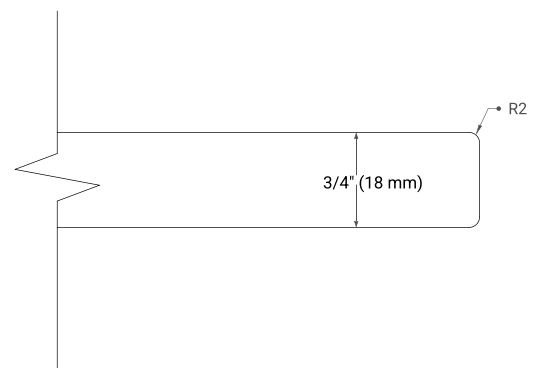

AVAILABLE COLORS

White Grey

FRONT VIEW

SIDE VIEW

PLAN VIEW

43" RIGHT RECTANGLE SINK COUNTERTOP WITH 0.75 IN. THICKNESS

OVERALL DIMENSIONS

43" W x 22" D x 0.75" H

COUNTERTOP OPTIONS

Carrara Marble

FEATURES

- Solid countertop with mitered edges & seams
- Undermount white rectangular sink
- Pre-drilled for 8" widespread faucet

INCLUDED

- Countertop
- Matching Backsplash
- Rectangle Sink

COUNTERTOP PLAN VIEW

EDGE SIDE VIEW

THREE DIMENSIONAL COUNTERTOP VIEW