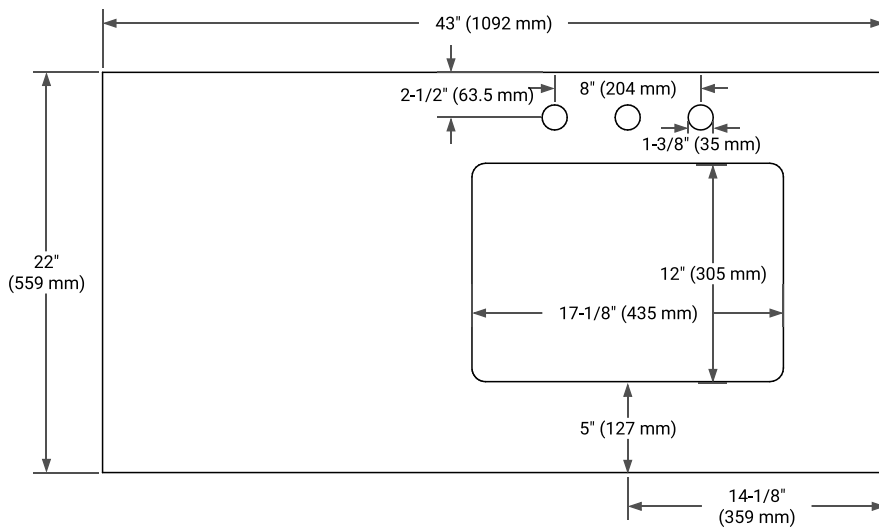

42" RIGHT OFFSET CABINET

BASE CABINET DIMENSIONS

42" W x 21.5" D x 33.5" H

FEATURES

- Solid wood frame & plywood panels
- Dovetail drawers and joints
- Soft closing doors & drawers

HARDWARE FINISHES

Brushed Nickel Satin Brass Matte Black Polished Chrome

AVAILABLE COLORS

White Grey

FRONT VIEW

SIDE VIEW

PLAN VIEW

43" RIGHT RECTANGLE SINK COUNTERTOP WITH 0.75 IN. THICKNESS

OVERALL DIMENSIONS

43" W x 22" D x 0.75" H

COUNTERTOP OPTIONS

Carrara Marble

FEATURES

- Solid countertop with mitered edges & seams
- Undermount white rectangular sink
- Pre-drilled for 8" widespread faucet

INCLUDED

- Countertop
- Matching Backsplash
- Rectangle Sink

COUNTERTOP PLAN VIEW

EDGE SIDE VIEW

THREE DIMENSIONAL COUNTERTOP VIEW