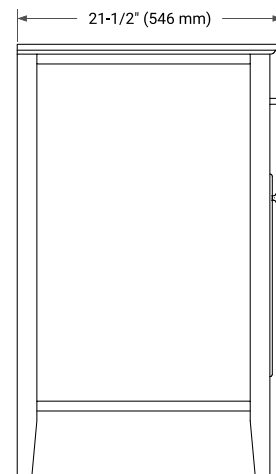

42" RIGHT OFFSET CABINET

BASE CABINET DIMENSIONS

42" W x 21.5" D x 33.5" H

FEATURES

- Solid wood frame & plywood panels
- Dovetail drawers and joints
- Soft closing doors & drawers

HARDWARE FINISHES

Brushed Nickel Satin Brass Matte Black Polished Chrome

AVAILABLE COLORS

White Grey

FRONT VIEW

SIDE VIEW

PLAN VIEW

43" RIGHT RECTANGLE SINK COUNTERTOP WITH 0.75 IN. THICKNESS

OVERALL DIMENSIONS

43" W x 22" D x 0.75" H

COUNTERTOP OPTIONS

Carrara Marble

FEATURES

- Solid countertop with mitered edges & seams
- Undermount white rectangular sink
- Pre-drilled for 8" widespread faucet

INCLUDED

- Countertop
- Matching Backsplash
- Rectangle Sink

COUNTERTOP PLAN VIEW

EDGE SIDE VIEW

THREE DIMENSIONAL COUNTERTOP VIEW