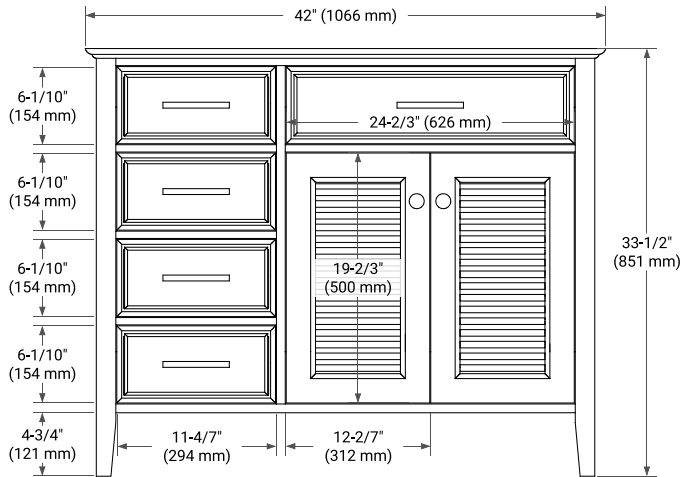

42" RIGHT OFFSET CABINET

BASE CABINET DIMENSIONS

42" W x 21.5" D x 33.5" H

FEATURES

- Solid wood frame & plywood panels
- Dovetail drawers and joints
- Soft closing doors & drawers

HARDWARE FINISHES

Brushed Nickel Satin Brass Matte Black Polished Chrome

AVAILABLE COLORS

White Grey

FRONT VIEW

SIDE VIEW

PLAN VIEW

43" RIGHT RECTANGLE SINK COUNTERTOP WITH 0.75 IN. THICKNESS

OVERALL DIMENSIONS

43" W x 22" D x 0.75" H

COUNTERTOP OPTIONS

Carrara Marble

FEATURES

- Solid countertop with mitered edges & seams
- Undermount white rectangular sink
- Pre-drilled for 8" widespread faucet

INCLUDED

- Countertop
- Matching Backsplash
- Rectangle Sink

COUNTERTOP PLAN VIEW

EDGE SIDE VIEW

THREE DIMENSIONAL COUNTERTOP VIEW