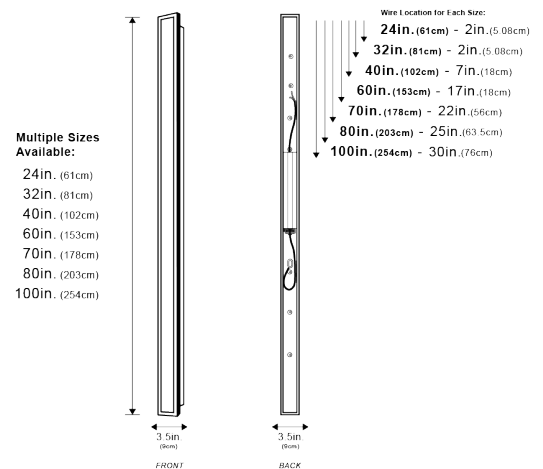

Immense Outdoor Modern Wall Lamp IP65

The Immense Outdoor Modern Linear Wall Lamp is a contemporary, weather-resistant lighting fixture that elevates your home's exterior. Its sleek design integrates with modern architectural styles and provides ample illumination, enhancing safety and ambiance. Its wide distribution of light casts a welcoming glow, making it an ideal addition to your outdoor decoration.

Dimensions Height: 24", 32", 40", 60", 80", 100"
Width: 3.5"
Depth: 2.5"

Weight 3lbs, 4lbs, 5lbs, 7lbs, 9lbs, 10lbs

Materials & Finish Material: Steel + Acrylic
Color: Black Finish

Illumination Voltage: 120V, 60HZ
Type: LED
Wattage: See table
Control: Remote control for 3-color dimmable version (Not compatible with dimmer switch). One color dimmable only compatible with dimmer switch (Does not come with remote)

Certification  US

Location Listed Wet

Power Source Hardwired

Lead Time 4-7 days

Length	Emitting Color	Lumens	Watts	Weight	Dimmable?
24 inches	3000K, 4000K, 6000K	950	19W	3lbs	Dimmable Version Only
32 inches	3000K, 4000K, 6000K	1200	24W	4lbs	Dimmable Version Only
40 inches	3000K, 4000K, 6000K	1500	30W	5lbs	Dimmable Version Only
60 inches	3000K, 4000K, 6000K	2300	45W	7lbs	Dimmable Version Only
80 inches	3000K, 4000K, 6000K	3100	60W	9lbs	Dimmable Version Only
100 inches	3000K, 4000K, 6000K	3300	65W	10lbs	Dimmable Version Only

Length	Emitting Color	Lumens	Watts	Weight	Dimmable?
24 inches	2700K-6500K	1200	14W	3lbs	Yes, with Remote
32 inches	2700K-6500K	1550	19W	4lbs	Yes, with Remote
40 inches	2700K-6500K	1950	24W	5lbs	Yes, with Remote
60 inches	2700K-6500K	2900	37W	7lbs	Yes, with Remote
80 inches	2700K-6500K	3650	46W	9lbs	Yes, with Remote
100 inches	2700K-6500K	4350	56W	10lbs	Yes, with Remote