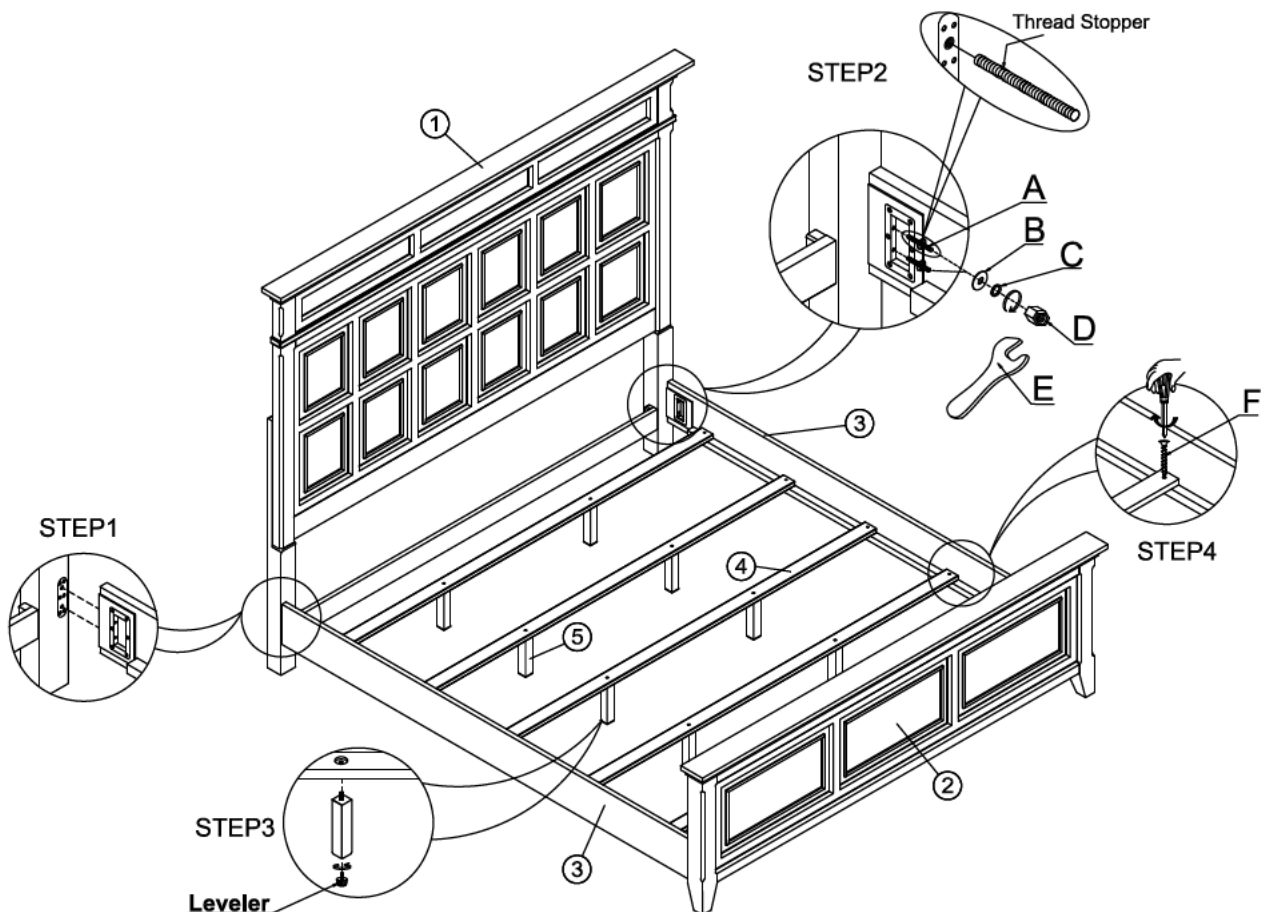

ASSEMBLY INSTRUCTION

DESCRIPTION: KING PANEL HEADBOARD
KING PANEL FOOTBOARD
PANEL BED RAILS

Thank you for purchasing this quality product. Be sure to check all packing material carefully for small parts which may have come loose inside the carton during shipment. Identify and count all parts and compare with the parts List Below:

PART LIST:

 ① HEADBOARD: 1PC	 ② FOOTBOARD: 1PC	 ③ SIDE RAIL: 2PCS	 ④ KING BED SLATS: 5PCS	 ⑤ SUPPORT LEGS: 10PCS
--	--	---	---	---

HARDWARE LIST :

 ① THREADED BOLT (Ø5/16"-18 X3-1/2"): 8PCS	 ② FLAT WASHER (Ø5/16"X19MM): 8PCS	 ③ SPRING WASHER (Ø5/16") : 8PCS	 ④ HEX NUT (Ø5/16"-18) : 8PCS	 ⑤ WRENCH Ø5/16" (12MM) : 1PC	 ⑥ WOOD SCREW Ø8 X 1": 10PCS
--	---	--	---	--	--