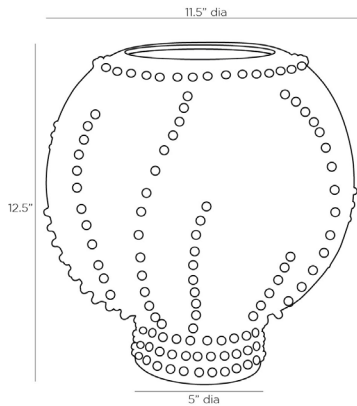

ARTERIOS

SPITZY LARGE VASE

CELERIE KEMBLE

GCAVC02

H: 12.5 IN, Dia: 11.50 IN

Ivory

Contract Suitable As Is

A ceramic vase in an ivory finish, cascading in dotted tendrils for a unique design. Pair with its smaller version for an awe-inspiring look. Finish will vary.

APPEARANCE

Material	Ceramic
Finish	
Finish Will Vary	true
Top Coat/Sealant	false

DIMENSIONS

Foot Print	Dia: 5.00 IN
Opening	Dia: 5.00

SHIPPING

Product Weight	7.5 LBS
Gross Weight 1	8.82 LBS
Shipping Box 1	H: 14.17 IN, L: 14.17 IN, W: 14.96 IN