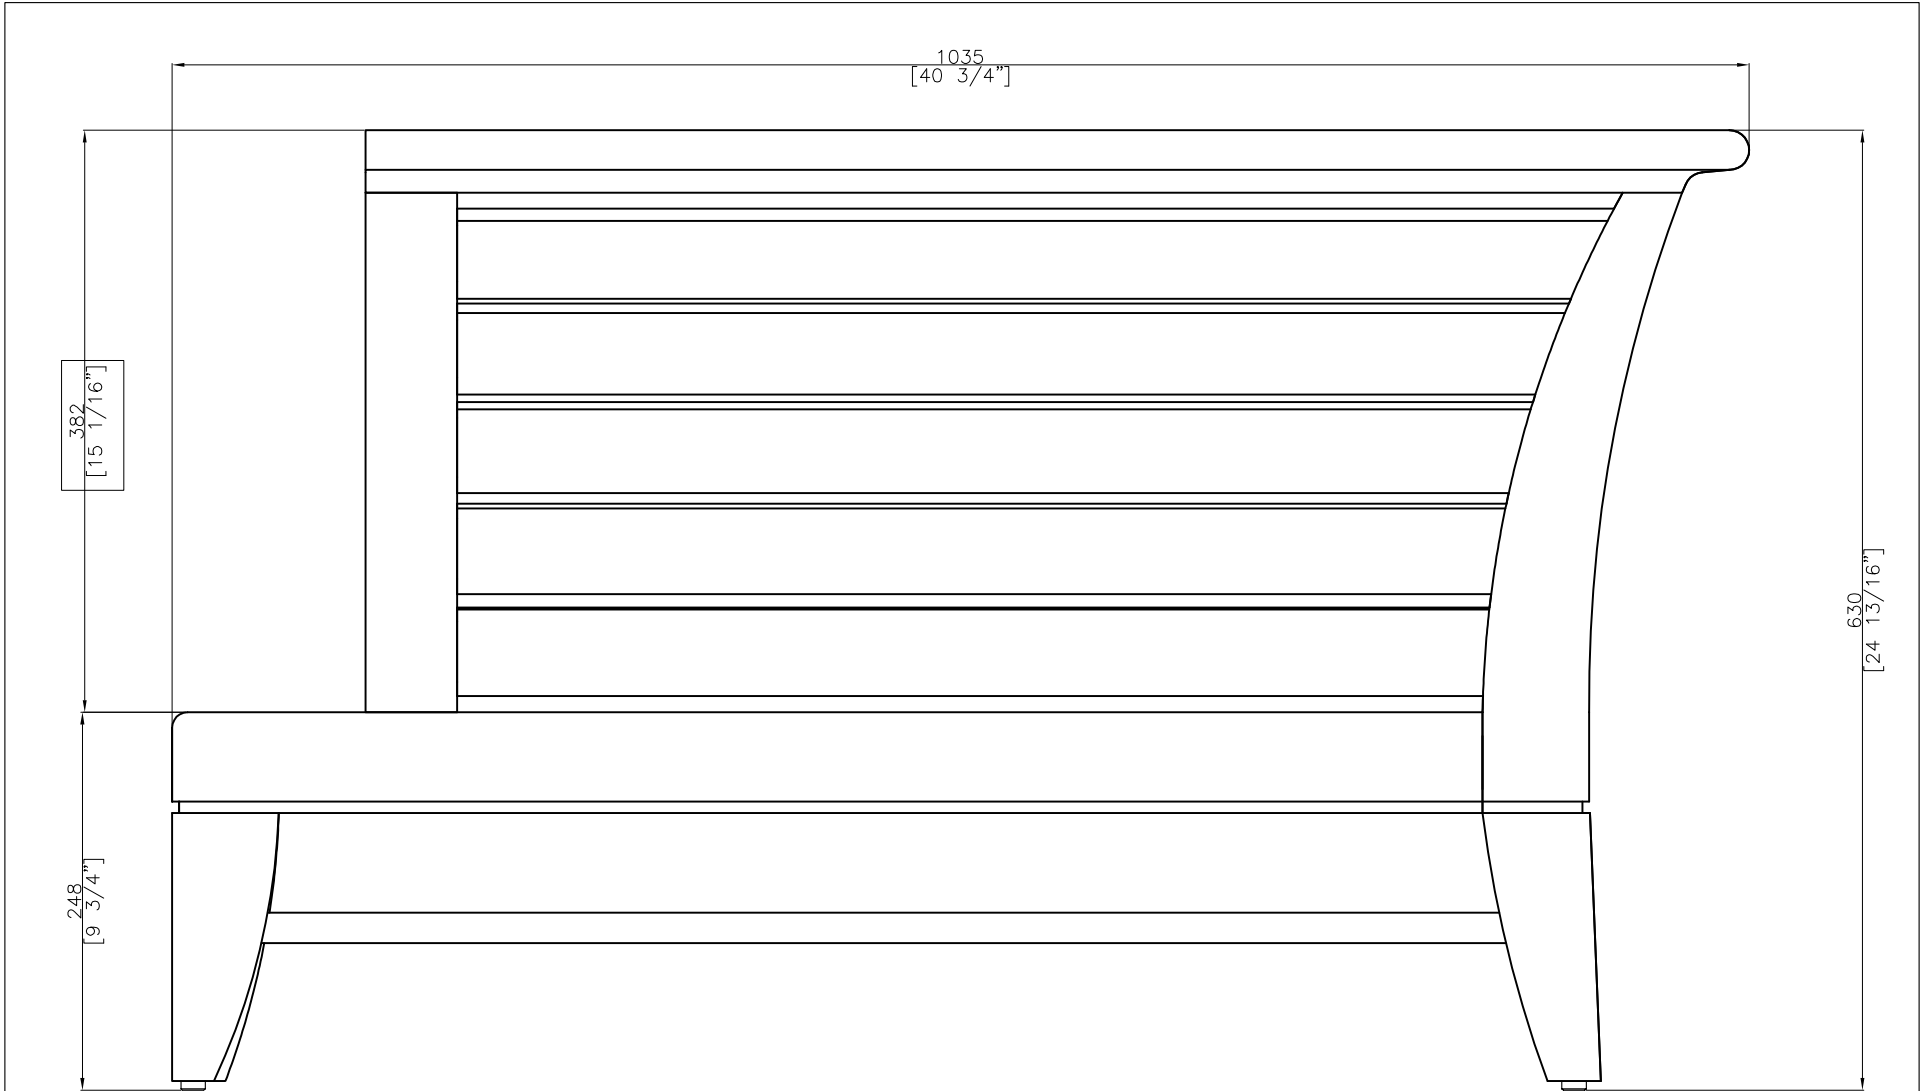

DIM EXT: 1035x2200x630 MM.

MATERIAL: TEAK

DRAWN BY : MR.AEKCHAI

FINISH DATE : 7-07-12
BEGIN DATE : 13-02-08

AEK
KHAN

SCALE :
no scale

P. 3

FRONT VIEW

EF

OASIQ

DWG.NO: FAEDG0011T-13

TITLE : FRONT VIEW

DIM EXT: 1035x2200x630 MM.

MATERIAL: TEAK

DRAWN BY : MR.AEKCHAI

FINISH DATE : 7-07-12
BEGIN DATE : 13-02-08

AEK
KHAN

SCALE :
no scale

P. 5

SIDE VIEW

ES

OASIQ	DWG.NO: FAEDG0011T-13	TITLE : SIDE VIEW	DIM EXT: 1035x2200x630 MM.	MATERIAL: TEAK	DRAWN BY : MR.AEKCHAI	FINISH DATE : 7-07-12	AEK	SCALE : no scale	P. 6
						BEGIN DATE : 13-02-08	KHAN		

ET

OASIQ

DWG.NO: FAEDG0011T-13

TITLE : TOP VIEW

DIM EXT: 1035x2200x630 MM.

MATERIAL: TEAK

DRAWN BY : MR.AEKCHAI

FINISH DATE : 7-07-12
BEGIN DATE : 13-02-08