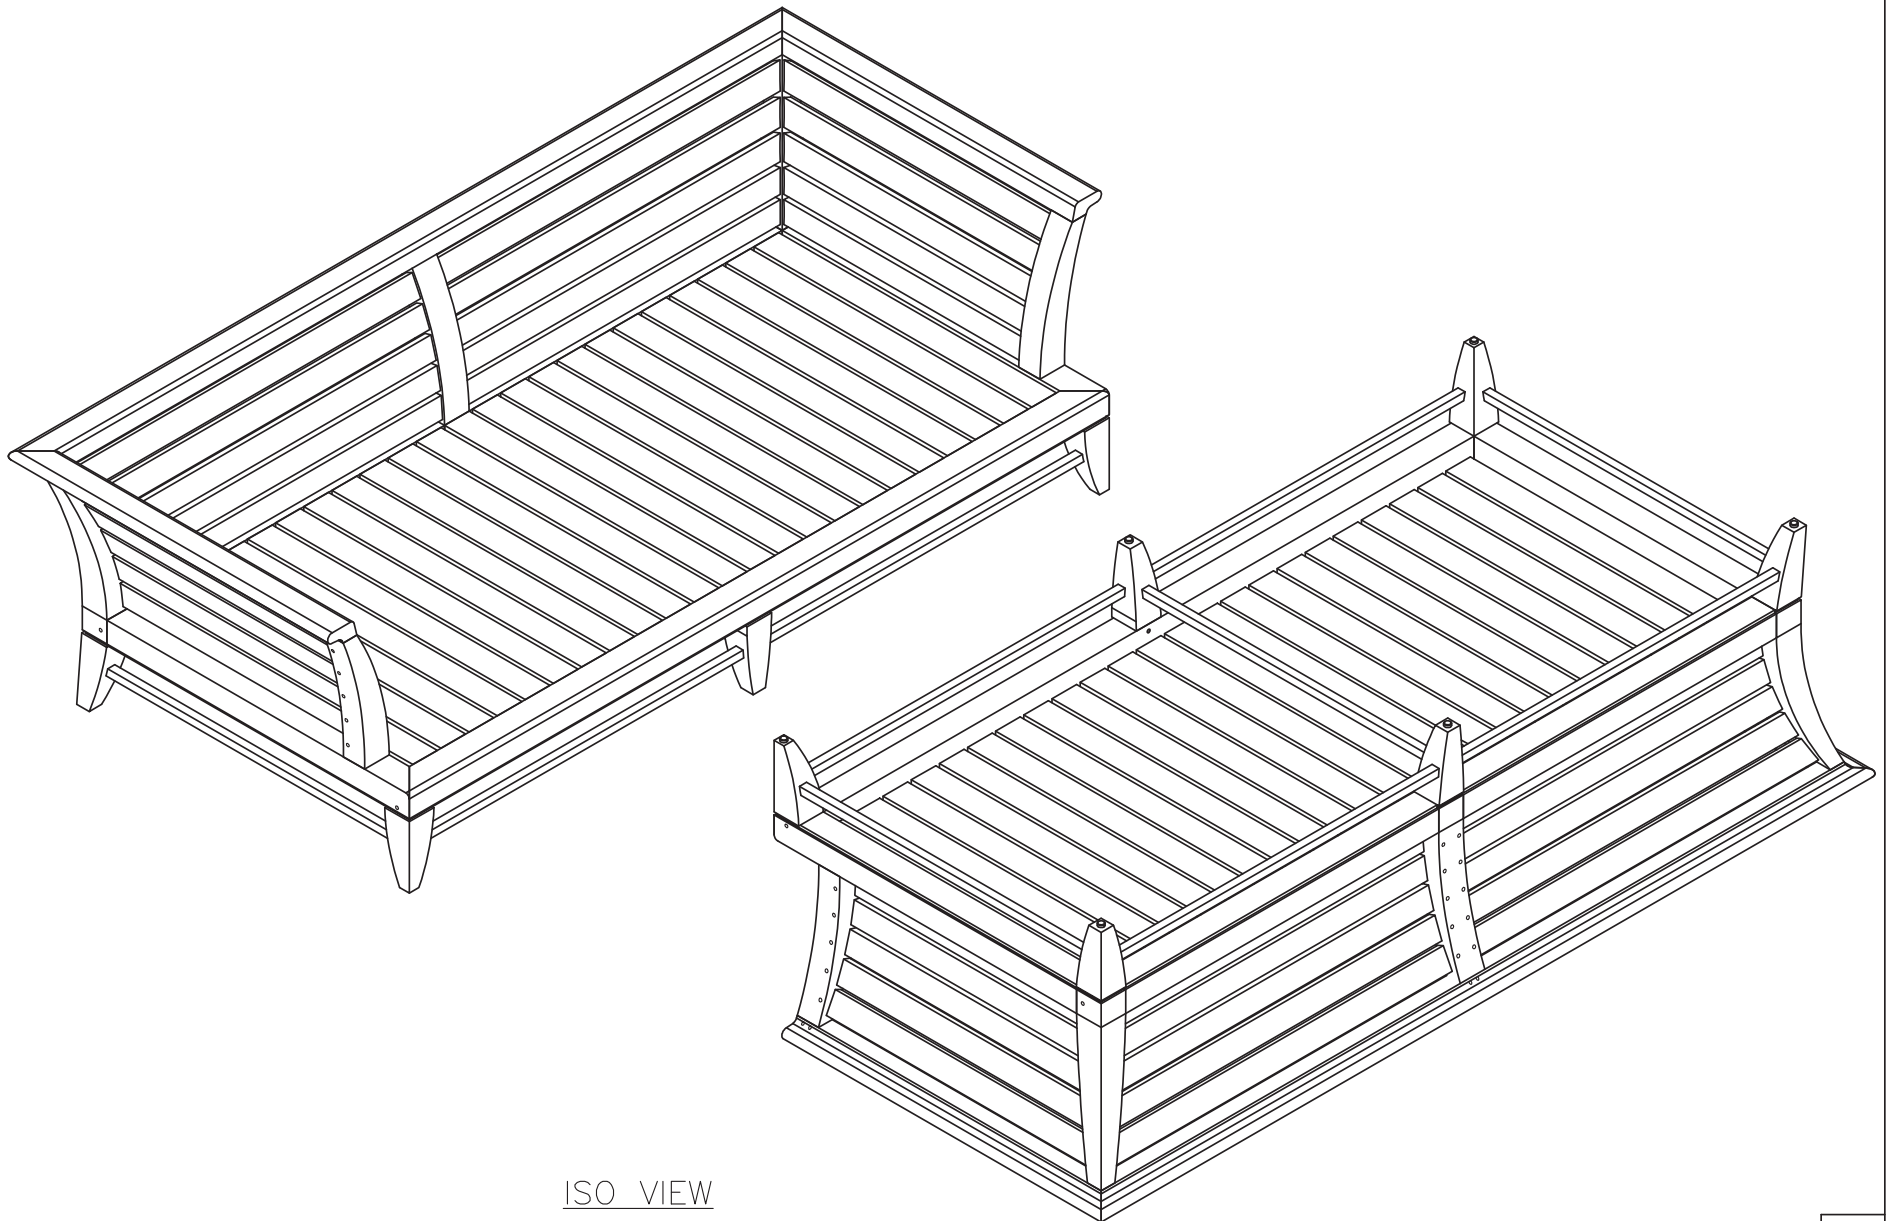

ISO VIEW

ISO

OASIQ

DWG.NO: FAEDG0011T-13

TITLE : ISO VIEW

DIM EXT: 1035x2200x630 MM.

MATERIAL: TEAK

DRAWN BY : MR.AEKCHAI

FINISH DATE : 7-07-12
BEGIN DATE : 13-02-08

AEK
KHAN

SCALE :
no scale

P. 3