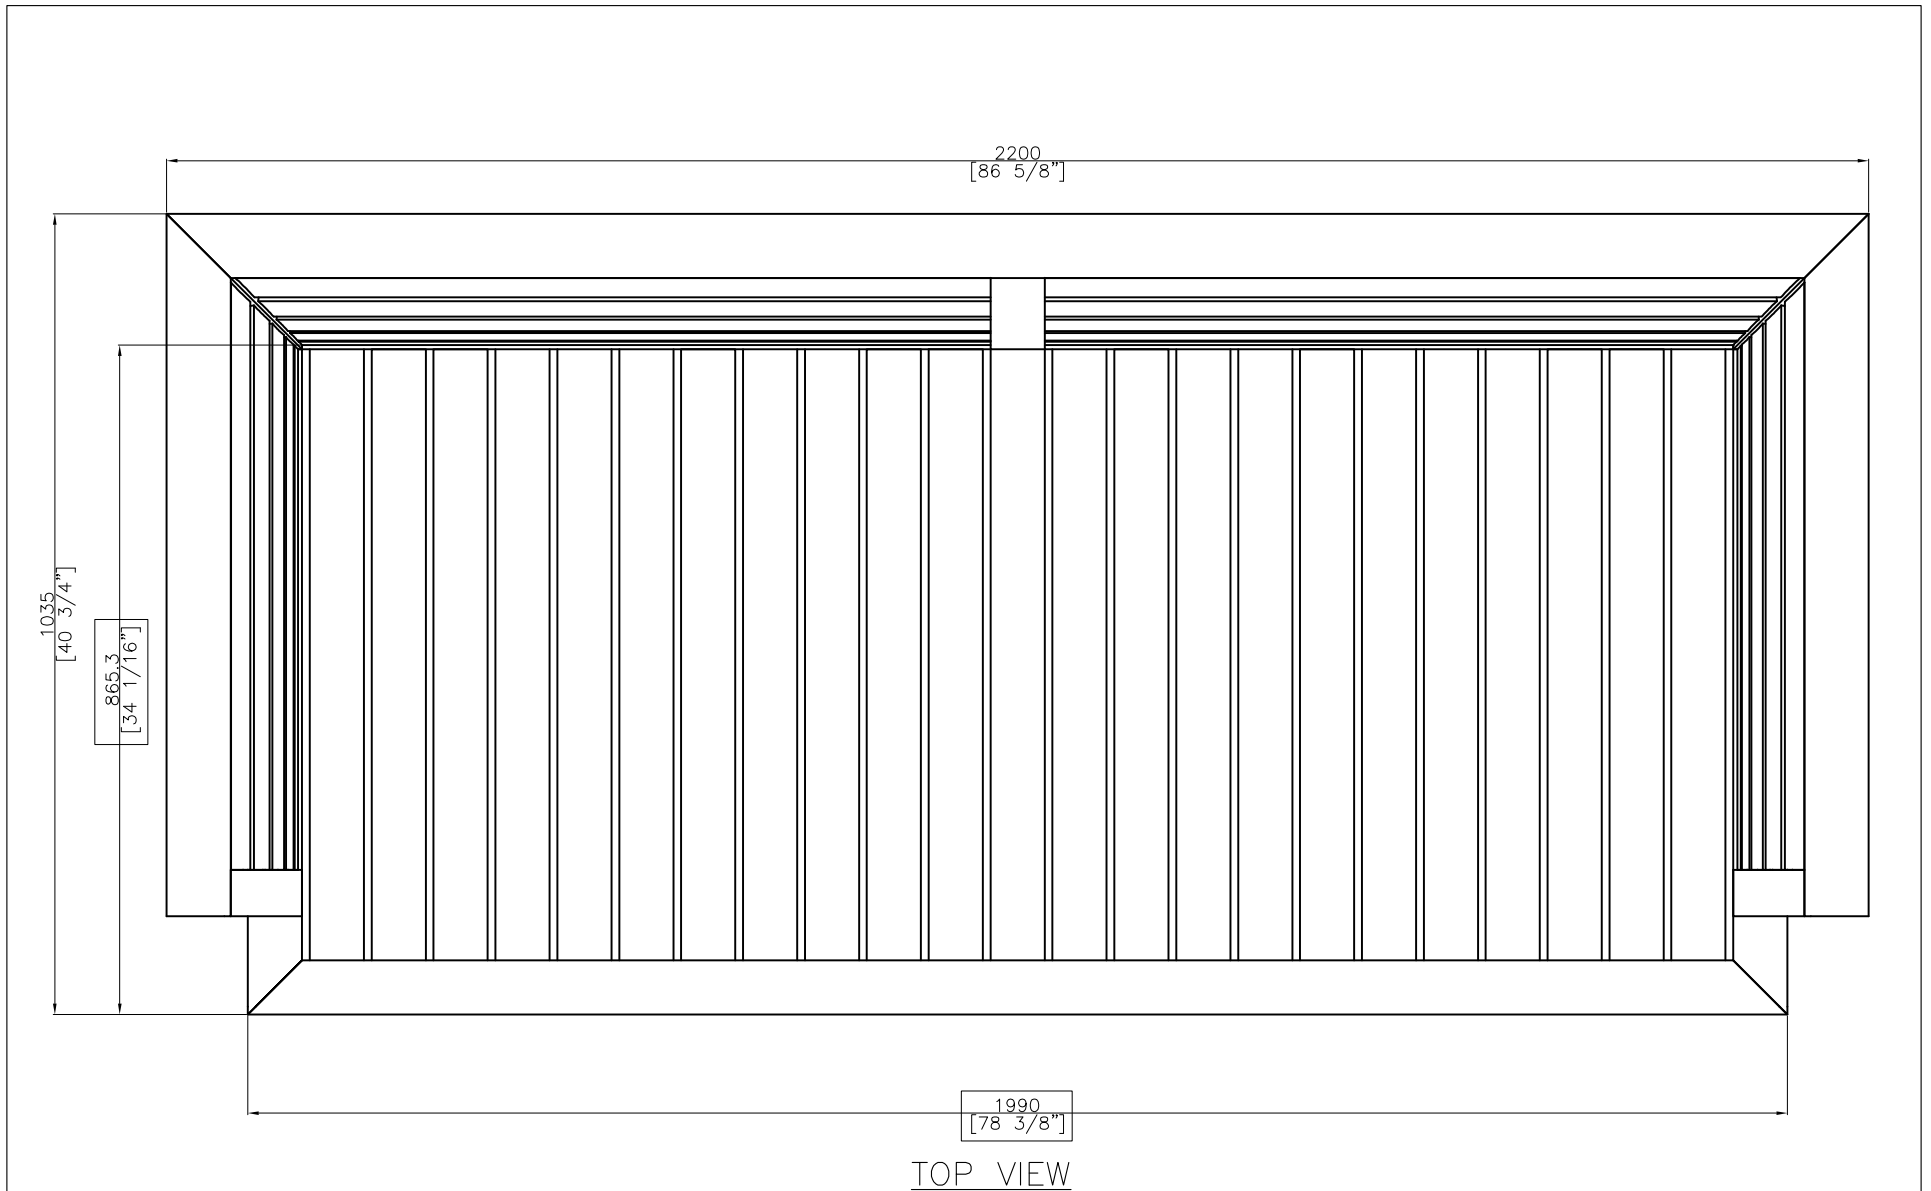

AEK
KHAN

SCALE :
no scale

P. 5

SIDE VIEW

ES

OASIQ	DWG.NO: FAEDG0011T-13	TITLE : SIDE VIEW	DIM EXT: 1035x2200x630 MM.	MATERIAL: TEAK	DRAWN BY : MR.AEKCHAI	FINISH DATE : 7-07-12	AEK	SCALE : no scale	P. 6
						BEGIN DATE : 13-02-08	KHAN		

ET

OASIQ

DWG.NO: FAEDG0011T-13

TITLE : TOP VIEW

DIM EXT: 1035x2200x630 MM.

MATERIAL: TEAK

DRAWN BY : MR.AEKCHAI

FINISH DATE : 7-07-12
BEGIN DATE : 13-02-08