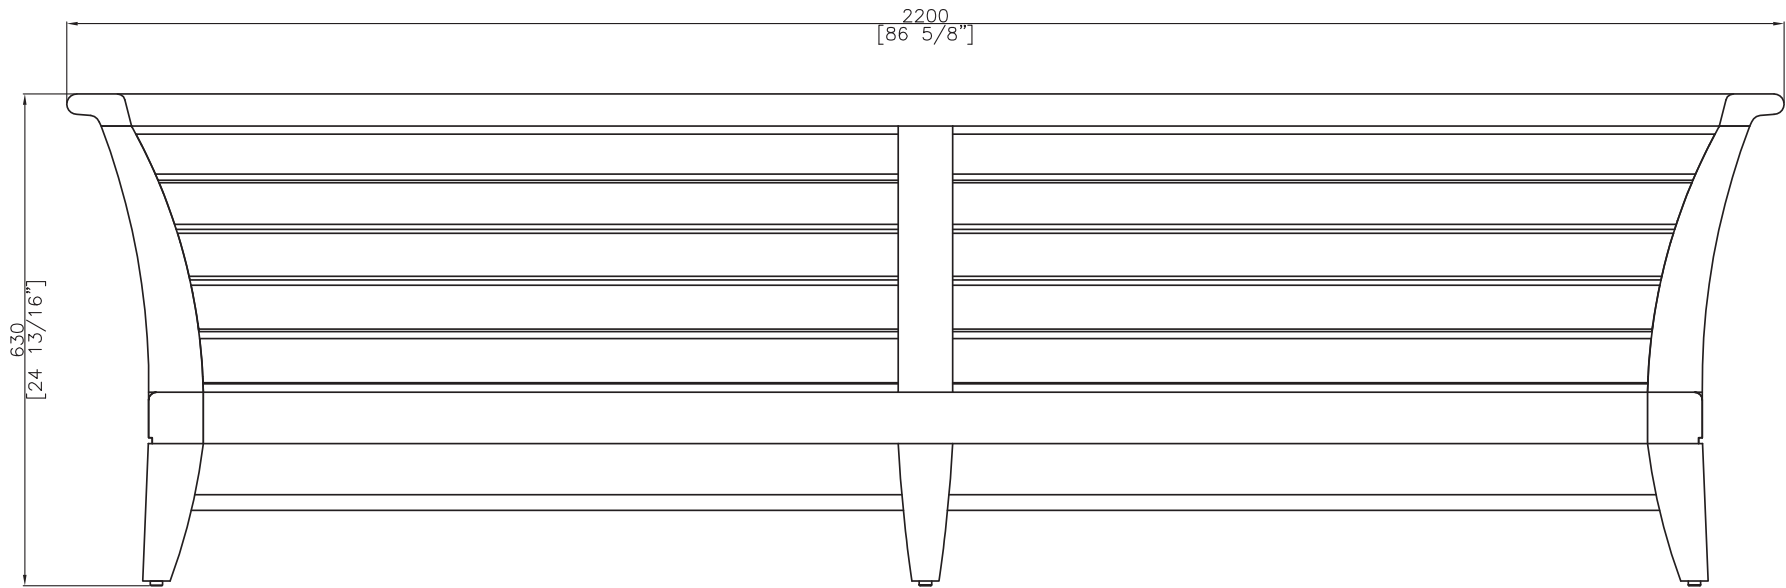

DIM EXT: 1035x2200x630 MM.

MATERIAL: TEAK

DRAWN BY : MR.AEKCHAI

FINISH DATE : 7-07-12
BEGIN DATE : 13-02-08

AEK
KHAN

SCALE :
no scale

P. 3

FRONT VIEW

AEK
KHAN

SCALE :
no scale

P. 5

SIDE VIEW

ES

OASIQ	DWG.NO: FAEDG0011T-13	TITLE : SIDE VIEW	DIM EXT: 1035x2200x630 MM.	MATERIAL: TEAK	DRAWN BY : MR.AEKCHAI	FINISH DATE : 7-07-12	AEK	SCALE : no scale	P. 6
						BEGIN DATE : 13-02-08	KHAN		