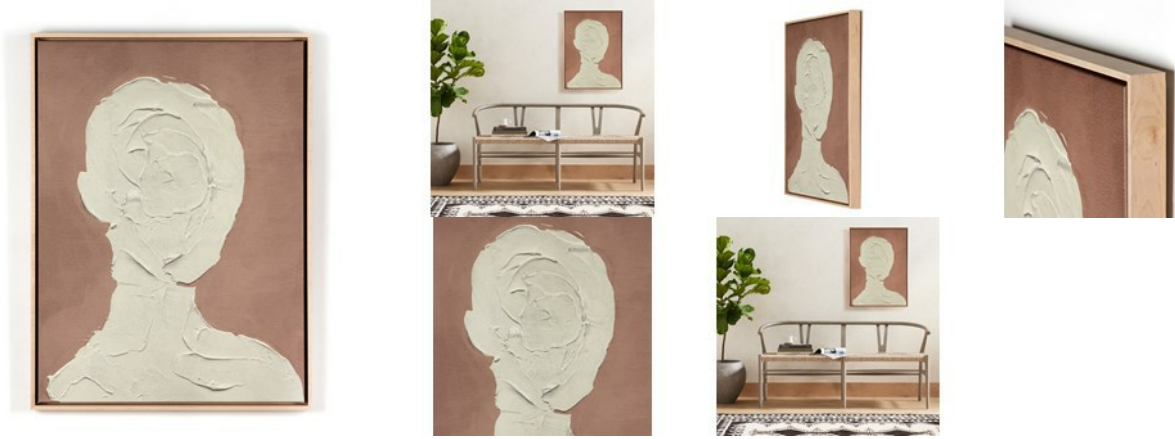

232081-001

Portrait 4 By Coup D'esprit | \$332.50 Your Cost

OVERVIEW

Inspired by their exploration into dimensional abstracted works, Coup d'Esprit's Portrait Series is produced in full texture with a spot varnish to further bring these pieces to life. Matte canvas floater within natural maple for a gallery-quality look. If not currently in stock, this texture-enhanced piece ships within three weeks. Handmade in Austin, Texas.

This item is made to order in Austin, Texas and will be ready to ship in 1-3 weeks.

PRODUCT DETAILS

SKU: 232081-001

Collection: Art Studio

Weight: 20 lb

Colors: Natural Maple

Materials: American Maple

Volume: 2.47 cu ft

Overall Dimensions: 24.00"w x 2.00"d x 32.00"h

COLLECTION OVERVIEW

From the Art Studio Collection

Four Hands Art Studio offers an exclusive collection of cutting-edge works by independent artists, each specially framed to bring new dimension to the wall. From varied mediums including vivid watercolors to abstract oil paintings and modern photography, an expert team of Austin-based curators, print-makers and framers source exclusive content and dynamic displays designed to elevate the experience of a room. Unique presentation materials including oak, maple, canvas, acrylic, and more bring a thoughtfully selected, museum-quality look to any wall and any style.