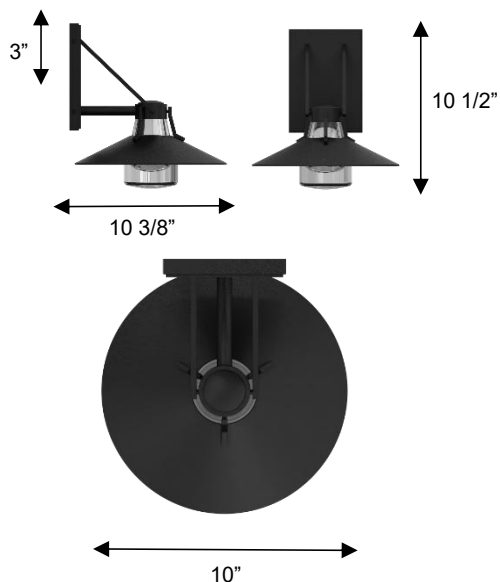

RADIANT

Wall Sconce

DIMENSIONS

Height: 10 1/2"
 Width/Diameter: 10"
 Depth: 10 3/8"
 Minimum Height:
 Maximum Height:
 Canopy/Backplate: 6 1/8"x4 1/2"
 Product Weight: 5.1 lb

SPECIFICATIONS

Location Listed: Wet
 IP Rating: IP44
 Rated Life: 54000 Hours
 Standards: ETL, cETL
 Input: 120~277 VAC, 50/60Hz
 TRIAC Dimming: 100-10%
 Downlight Illumination
 Mounting: Wall Mount
 Color Temperature: Adjustable
 3000K/4000K/5000K
 CRI Rating: 80
 Material: Aluminum
 Diffuser Material: Clear Glass