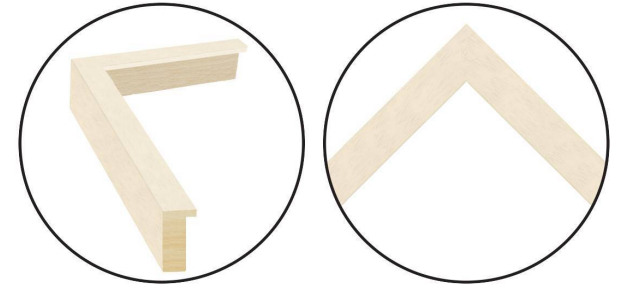

WENDOVER ART GROUP

ITEM NUMBER : **WTFH1397**

TITLE : **Hidden Faces 9**

OUTWARD DIMENSION (W X H) : **13.5" x 15.5"**

FRAME (WIDTH X DEPTH) : **MC2325 | 1" x 2.13"**

FRAME FINISH : **Standard Frame**

Pickled White

DESCRIPTION :

**Giclee on Gallery Wrapped Canvas, Framed in Shadowbox,
Hangs Horizontally and Vertically**