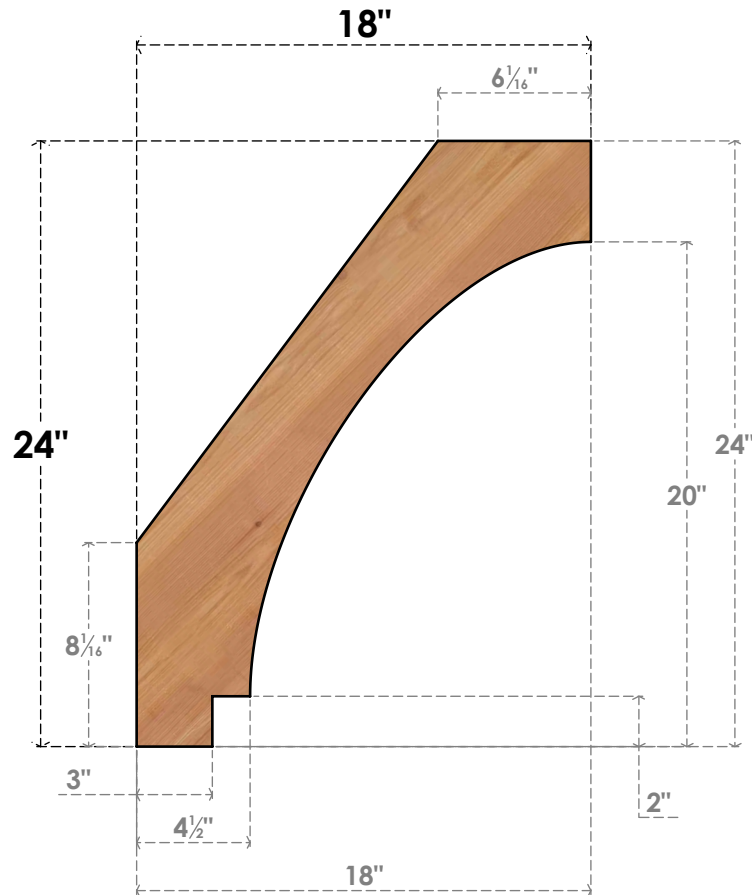

BRC04X18X24IMP00SWR

3 1/2"W X 18"D X 24"H IMPERIAL SMOOTH BRACE, WESTERN RED CEDAR

SIDE

FRONT

EKENA MILLWORK
 2300 WEST MAIN ST.
 CLARKSVILLE, TX 75426
 TOLL FREE: 866-607-0453
 WWW.EKENAMILLWORK.COM

NOTES