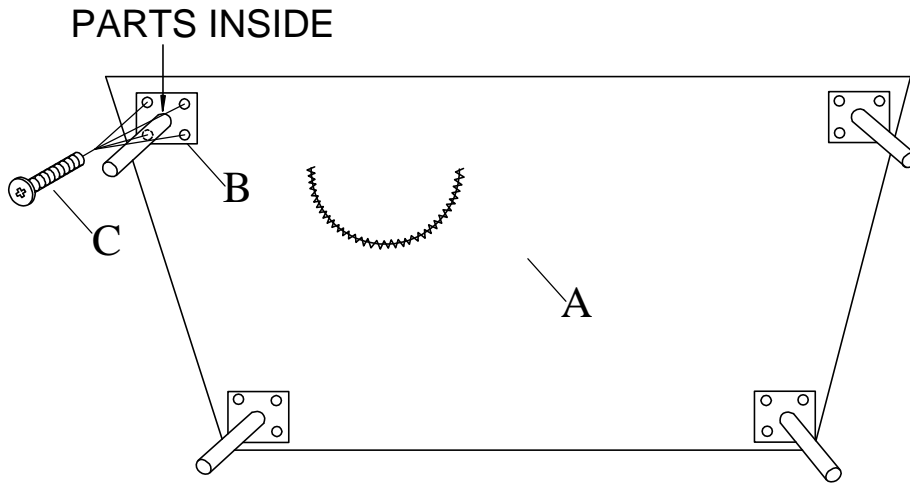

ASSEMBLY INSTRUCTION

LOVE SEAT

STEP # 1