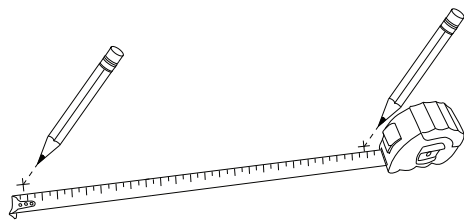

A rounded rectangular box containing a circular icon of a screwdriver on the left and a power drill on the right with a diagonal slash through it. To the right of the box is a warning triangle with an exclamation mark.	A circular clock icon with tick marks around the perimeter and two hands.
A rounded rectangular box containing a circular icon of a rectangular block on a textured surface on the left, and a rectangular block with a diagonal slash through it on the right. To the right of the box is a warning triangle with an exclamation mark.	<p>10'</p> A simple stick figure icon representing a person. <p>1</p>

A

A

x 1

B

x 2

C

M5
x
40

x 2

1

2

3

B

x 2

C
M5
x
40

x 2

4