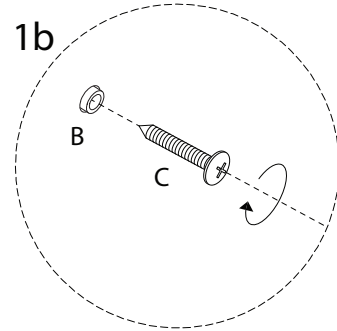

A rounded rectangular box containing a circular icon of a screwdriver on the left and a power drill on the right with a diagonal slash through it. To the right of the box is a warning triangle with an exclamation mark.	A circular clock icon with tick marks around the perimeter and two hands.
A rounded rectangular box containing a circular icon of a rectangular block on a textured surface on the left, and a rectangular block with a diagonal slash through it on the right. To the right of the box is a warning triangle with an exclamation mark.	<p>10'</p> A simple stick figure icon representing a person. <p>1</p>

A

A

x 1

B

x 2

C

M5
x
40

x 2

1

2

3

B

x 2

C
M5
x
40

x 2

4