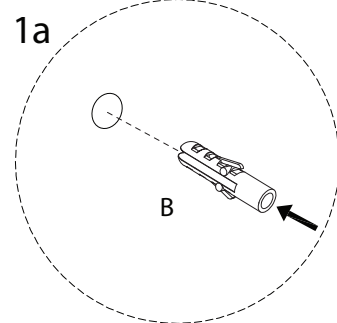

A rounded rectangular box containing a circular icon of a screwdriver on the left and a power drill on the right with a diagonal slash through it. To the right of the box is a warning triangle with an exclamation mark.	A circular clock icon with tick marks around the perimeter and two hands.
A rounded rectangular box containing a circular icon of a rectangular block on a textured surface on the left, and a rectangular block with a diagonal slash through it on the right. To the right of the box is a warning triangle with an exclamation mark.	<p>10'</p> A simple stick figure icon representing a person. <p>1</p>

1

2

3

B

x 2

C
M5
x
40

x 2

4