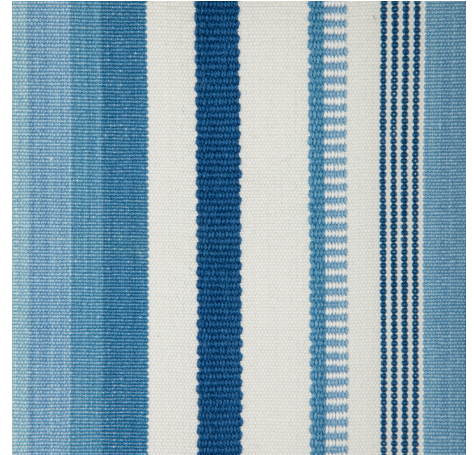

Fenmore - Indigo

SKU: 37372.5.0

kravet

SKU: **37372.5.0**

Horizontal Repeat: **13.5 in (34.29 cm)**

Designer: **Barclay Butera**

Finish: **Softened**

End Use: **Upholstery**

Width: **54 in (137.16 cm)**

Brand: **Kravet Design**

Collection: **Harbor Home**

Railroaded: **No**

Composition: **Cotton - 100%**

Kravet LLC © 2025

kravet.com | customer.service@kravet.com | (800) 645-9068