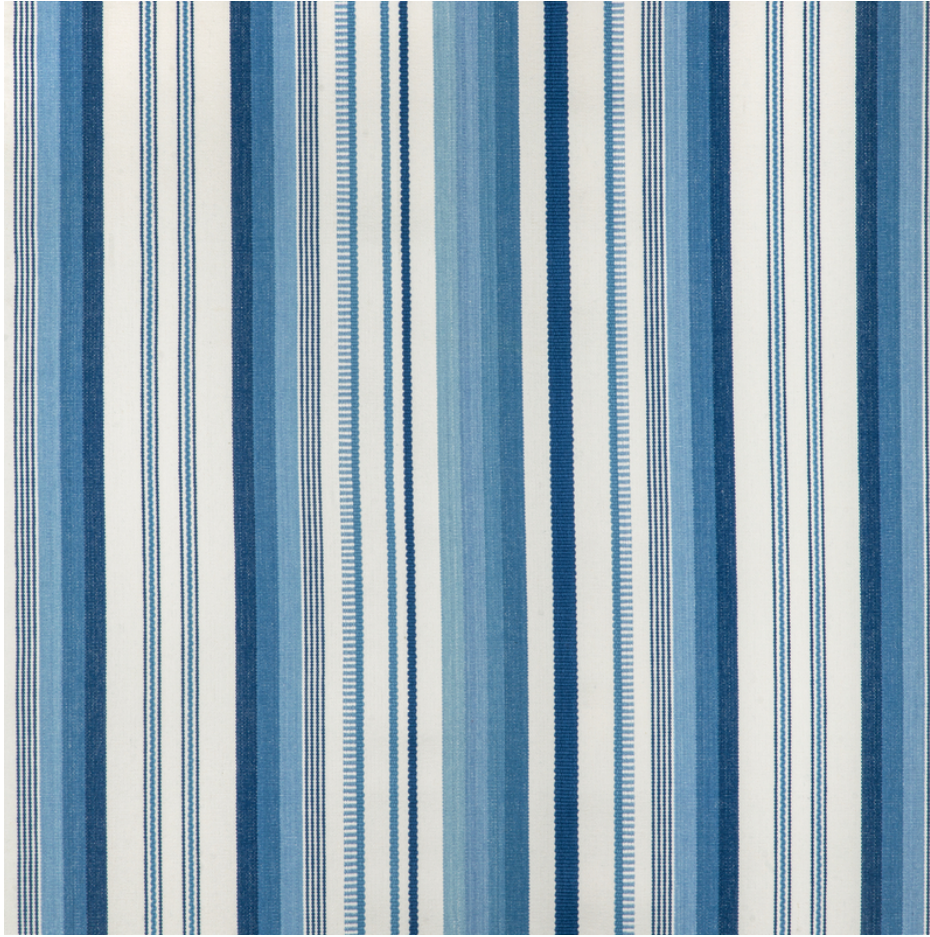

Fenmore - Indigo

SKU: 37372.5.0

kravet

SKU: **37372.5.0**

Horizontal Repeat: **13.5 in (34.29 cm)**

Designer: **Barclay Butera**

Finish: **Softened**

End Use: **Upholstery**

Width: **54 in (137.16 cm)**

Brand: **Kravet Design**

Collection: **Harbor Home**

Railroaded: **No**

Composition: **Cotton - 100%**

Kravet LLC © 2025

kravet.com | customer.service@kravet.com | (800) 645-9068