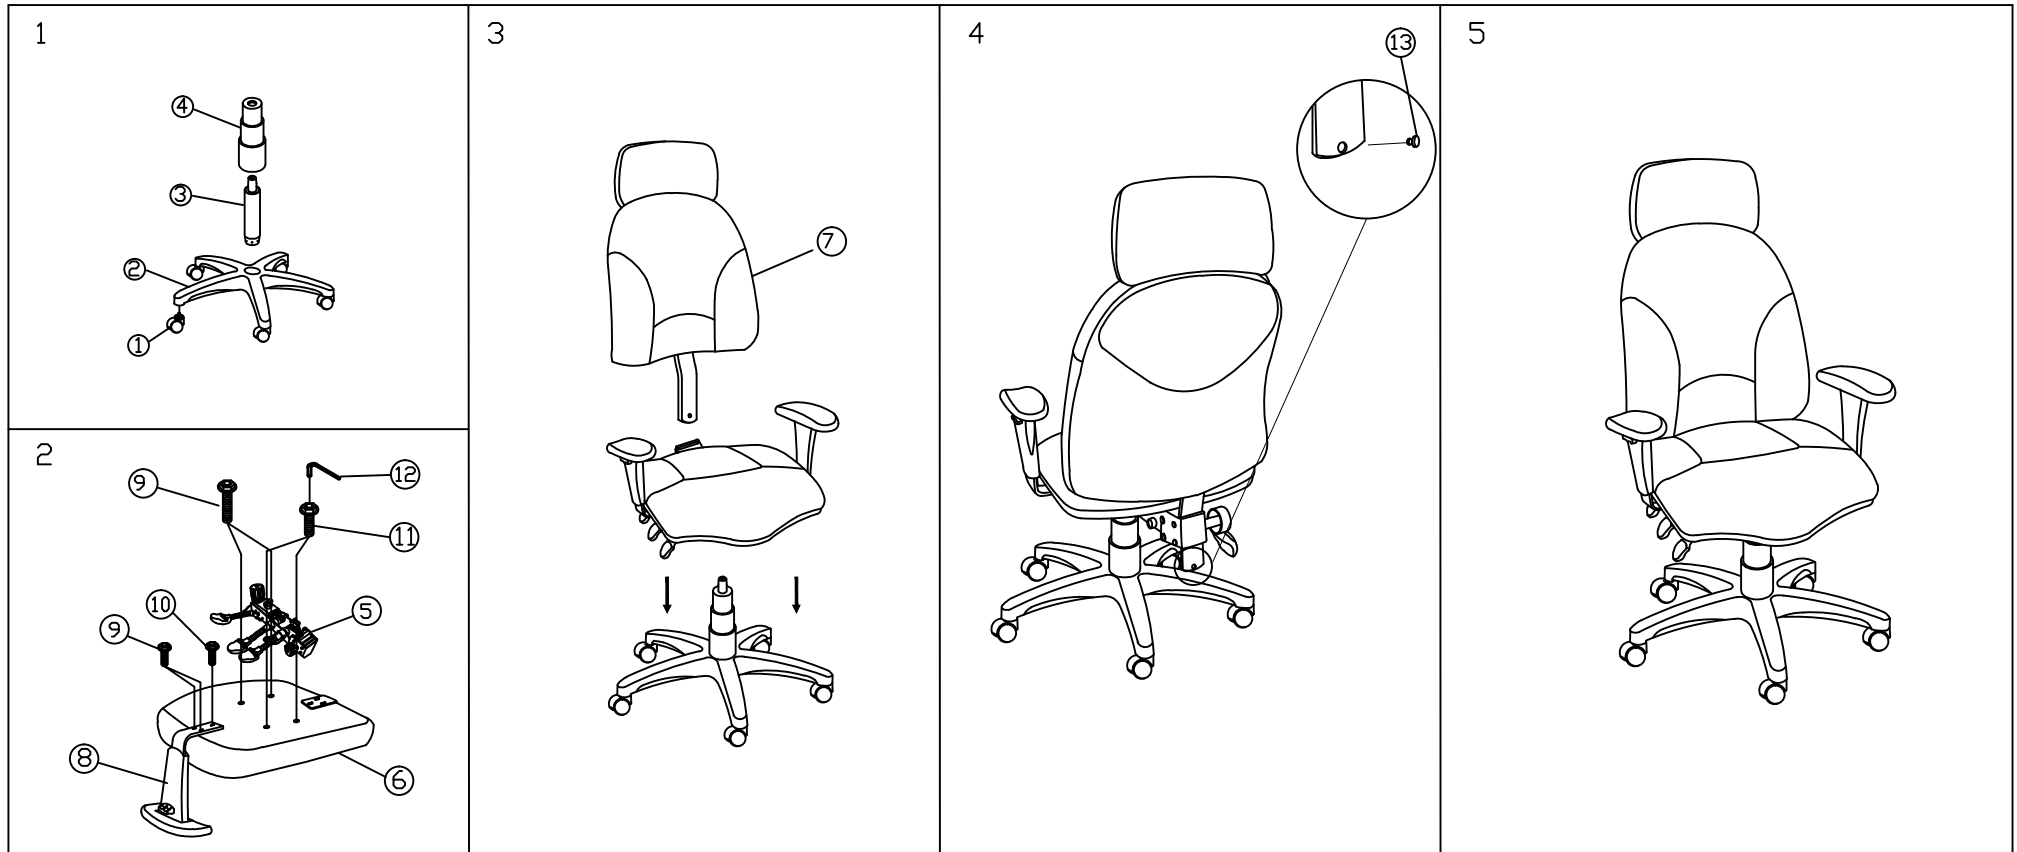

ASSEMBLY INSTRUCTION

① CASTOR	② 5-STAR BASE	③ GAS LIFT	④ DUST COVER	⑤ MECHANISM	⑥ SEAT CUSHION	⑦ BACK CUSHION	⑧ ARMREST	⑨ SCREW M8*30	⑩ SCREW M8*25	⑪ SCREW M8*20	⑫ ALLEN KEY	⑬ PLUG
5 PCS	1 PC	1 PC	1 PC	1 PC	1 PC	1 PC	1 PAIR	6 PCS	2 PCS	2 PCS	1 PC	1 PC