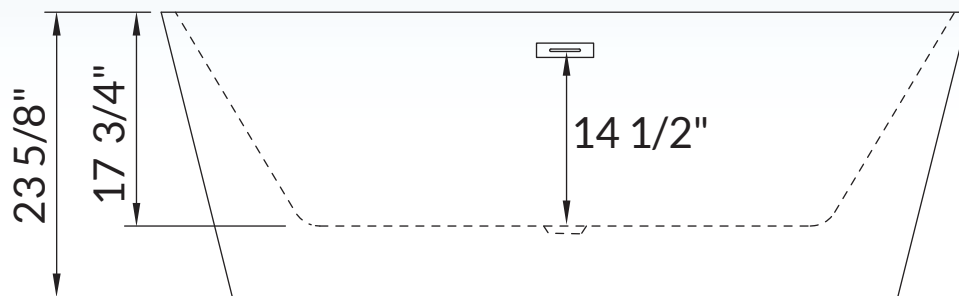

WOODBIDGE®

IMPORTANT INFORMATION

- Measurements are $\pm 1/2"$ and subject to change without notice
- Specifications & Configurations are subject to change without notice
- Please measure tub on-site before installation