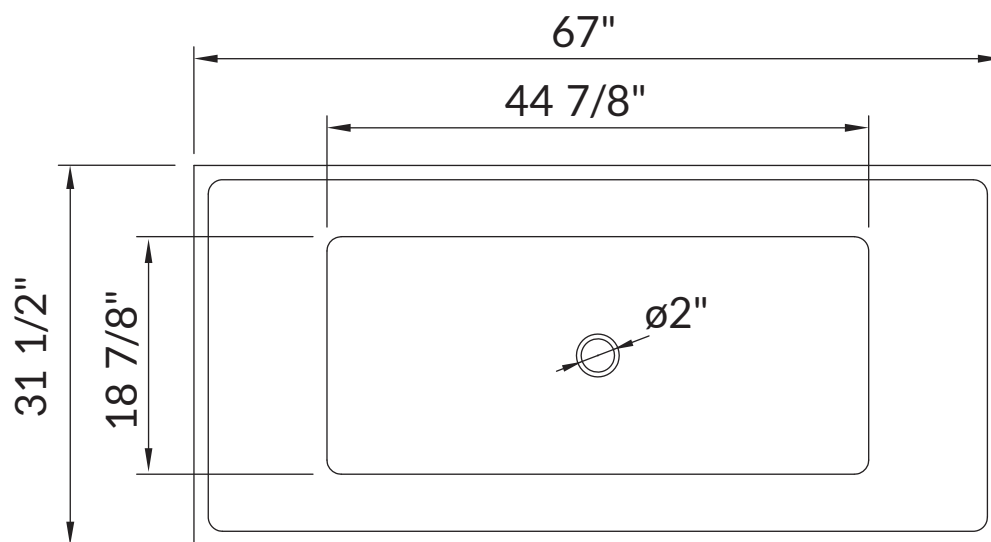

WOODBIDGE®

IMPORTANT INFORMATION

- Measurements are $\pm 1/2"$ and subject to change without notice
- Specifications & Configurations are subject to change without notice
- Please measure tub on-site before installation

- Measurements herein supersede all others published prior to publication date shown below
- Before ordering or installing, please consider future access to equipment