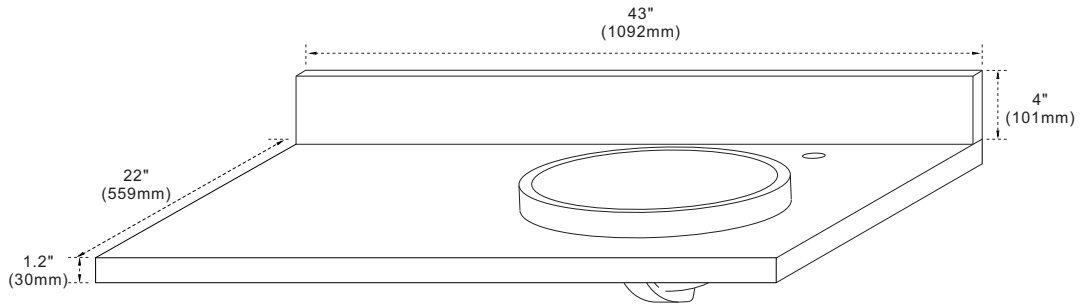

### Features

1. Single 18" round topmount sink cutout;
2. Single faucet hole;
3. 4" height backsplash (sold separately)
4. Thickness laminated to 1.2";
5. Ceramic sink on right side of countertop;