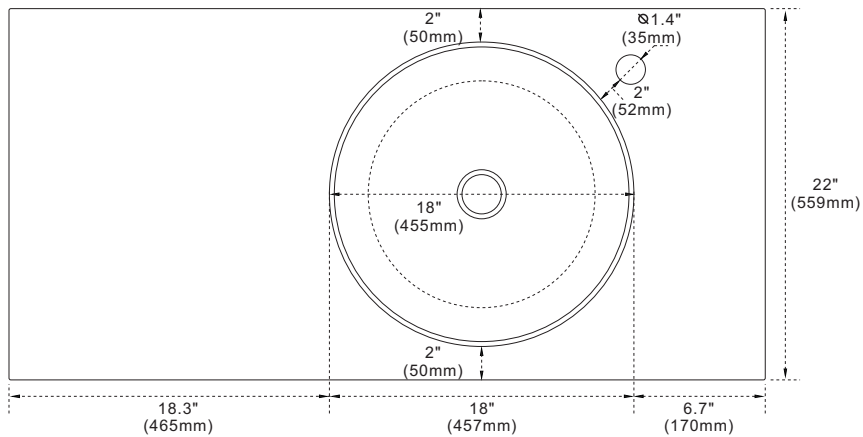

BELLATERRA HOME

Model: 430003-43-R Countertop

Features

1. Single 18" round topmount sink cutout;
2. Single faucet hole;
3. 4" height backsplash (sold separately)
4. Thickness laminated to 1.2";
5. Ceramic sink on right side of countertop;

Colors / Finishes

- WM - Natural White Carrara marble;
- BG - Natural Black Galaxy Granite;
- GY - Natural Grey Granite;
- WE - White Engineer Stone;

Top view

Side view

NOTE: SINK STYLE, SHAPE, FAUCET HOLES, CUTOUT ON TOP, VANITY MAY VARY FROM THE PICTURE ABOVE. INSTRUCTIONAL PURPOSE ONLY.