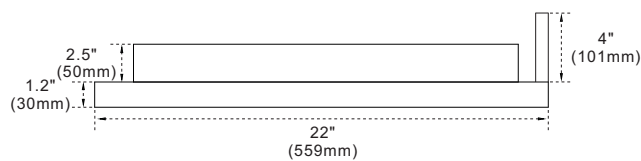

Side view

NOTE: SINK STYLE, SHAPE, FAUCET HOLES, CUTOUT ON TOP, VANITY MAY VARY FROM THE PICTURE ABOVE. INSTRUCTIONAL PURPOSE ONLY.