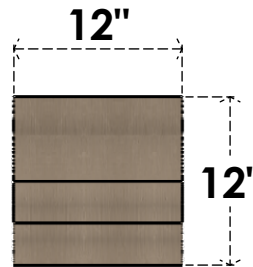

ITEM NUMBER: CORU12X24X12GRNRCPR

12"W X 24"D X 12"H SERIES 3 WIDE GREENSBORO ROUGH CEDAR
TIMBERTHANE FAUX WOOD CORBEL, PRIMED

SIDE PROFILE

FRONT PROFILE

ISOMETRIC

EKENA MILLWORK
2300 WEST MAIN ST.
CLARKSVILLE, TX 75426
TOLL FREE: 866-607-0453
WWW.EKENAMILLWORK.COM

NOTES

1. INSTALLATION TO BE COMPLETED IN ACCORDANCE WITH MANUFACTURER'S SPECIFICATIONS.
2. DRAWING MAY NOT BE TO SCALE
3. THIS DRAWING IS INTENDED FOR DESIGN AND PLANNING PURPOSES ONLY.
4. ALL INFORMATION CONTAINED HEREIN WAS CURRENT AT THE TIME OF DEVELOPMENT BUT MUST BE REVIEWED AND APPROVED BY THE PRODUCT MANUFACTURER TO BE CONSIDERED ACCURATE.
5. TIMBERTHANE ARCHITECTURAL PRODUCTS ARE MADE FROM HIGH DENSITY URETHANE AND COME FACTORY PRIMED