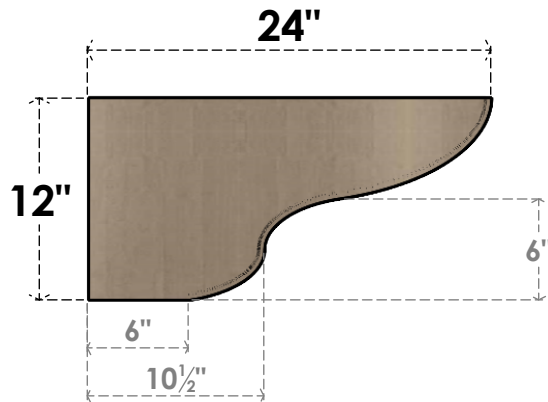

ITEM NUMBER: CORU12X24X12GRNRCPR

12"W X 24"D X 12"H SERIES 3 WIDE GREENSBORO ROUGH CEDAR
TIMBERTHANE FAUX WOOD CORBEL, PRIMED

SIDE PROFILE

FRONT PROFILE

ISOMETRIC

EKENA MILLWORK
2300 WEST MAIN ST.
CLARKSVILLE, TX 75426
TOLL FREE: 866-607-0453
WWW.EKENAMILLWORK.COM

NOTES

1. INSTALLATION TO BE COMPLETED IN ACCORDANCE WITH MANUFACTURER'S SPECIFICATIONS.
2. DRAWING MAY NOT BE TO SCALE
3. THIS DRAWING IS INTENDED FOR DESIGN AND PLANNING PURPOSES ONLY.
4. ALL INFORMATION CONTAINED HEREIN WAS CURRENT AT THE TIME OF DEVELOPMENT BUT MUST BE REVIEWED AND APPROVED BY THE PRODUCT MANUFACTURER TO BE CONSIDERED ACCURATE.
5. TIMBERTHANE ARCHITECTURAL PRODUCTS ARE MADE FROM HIGH DENSITY URETHANE AND COME FACTORY PRIMED