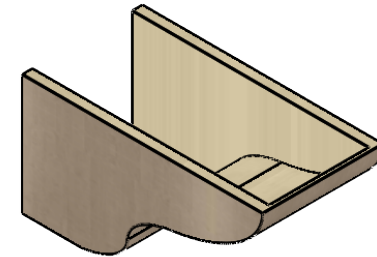

ITEM NUMBER: CORU12X24X12GRNRCPR

12"W X 24"D X 12"H SERIES 3 WIDE GREENSBORO ROUGH CEDAR
TIMBERTHANE FAUX WOOD CORBEL, PRIMED

SIDE PROFILE

FRONT PROFILE

ISOMETRIC

EKENA MILLWORK
2300 WEST MAIN ST.
CLARKSVILLE, TX 75426
TOLL FREE: 866-607-0453
WWW.EKENAMILLWORK.COM

NOTES

1. INSTALLATION TO BE COMPLETED IN ACCORDANCE WITH MANUFACTURER'S SPECIFICATIONS.
2. DRAWING MAY NOT BE TO SCALE
3. THIS DRAWING IS INTENDED FOR DESIGN AND PLANNING PURPOSES ONLY.
4. ALL INFORMATION CONTAINED HEREIN WAS CURRENT AT THE TIME OF DEVELOPMENT BUT MUST BE REVIEWED AND APPROVED BY THE PRODUCT MANUFACTURER TO BE CONSIDERED ACCURATE.
5. TIMBERTHANE ARCHITECTURAL PRODUCTS ARE MADE FROM HIGH DENSITY URETHANE AND COME FACTORY PRIMED