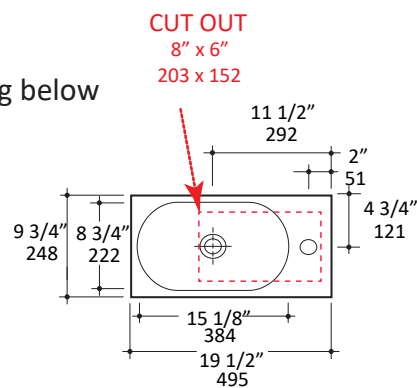

Specifications:

Installation:	Vanity-top, on-counter, or wall-mount
Exterior Dimensions:	19 1/2" w x 9 3/4" d x 7" h
Material:	Porcelain
Weight:	22 lbs
Overflow:	No
Finishes:	001 - White
Faucet Holes:	01 - one hole on the right side only
Faucet Hole Size:	Ø 1 3/8"
Drain Hole Size:	Ø 1 3/4"
Cutout Size:	8" x 6" (template available upon request)

Codes + Standards:

- Meets and exceeds applicable national codes and standards

Recommended Items:

- Furniture
 - MAR-W-20 - Wall-mount under-counter vanity with one adjustable shelf behind a door
- European drain without overflow
 - 7100-13
 - 7100-16