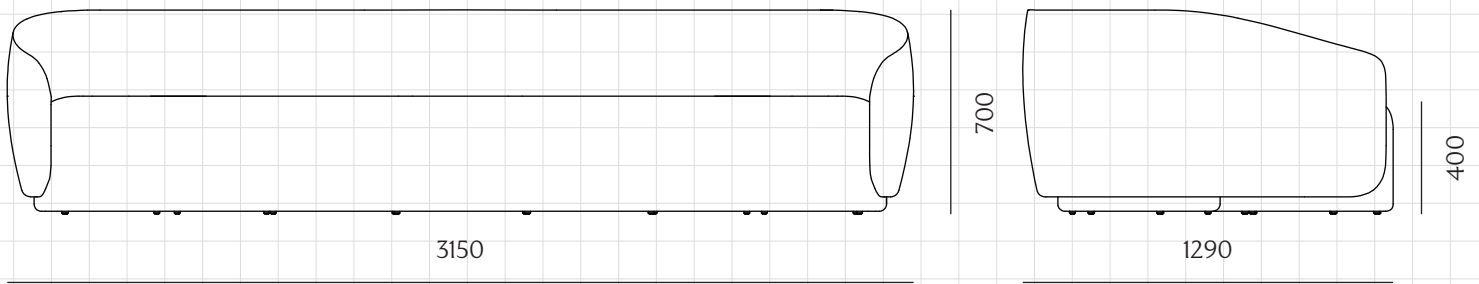

Taylor Sofa Curved

CODE
DIMENSIONS

TA-S440
W3150 x D1290 x H700mm
Seating height: 400mm

NET WEIGHT
ENVIRONMENT
MATERIALS

130.0 kg
Indoor
Solid wood plywood frame, upholstery
*Please refer to website or contact your local representative for complete material swatches.

SHIPPING

Package	Assembled		
Package Qty	1 pcs/box		
Packaging	Measurement (mm)	Volume (cbm)	Gross Weight (kg)
FCL	W3215 x D1355 x H805	3.51	151.71
LCL/AIR	W3255 x D1395 x H895	4.06	204.47