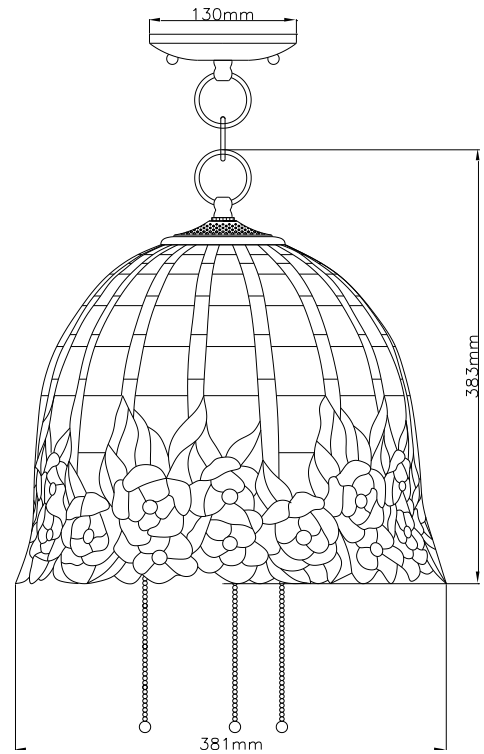

RANGE: QUOIZEL TIFFANY
STYLE: ROSECLIFFE 3LT PENDANT

1. Item Code	QZ/ROSECLIFFE/P	23. Minimum Drop	481
2. Drawing No.	QZ TF184 BIB	24. Maximum Drop	1700
3. EAN/Barcode	-	25. Adjustable?	Yes
4. Tested?	No	26. Shade/Glass Material	Tiffany Glass
5. Final Sign-off Sample Done?	No	27. Shade Width (mm)	381
6. Category	Indoor	28. Shade Height (mm)	307
7. Type	Pendant	29. Shade Depth (mm)	381
8. Finish	Imperial Bronze	30. Size of Back-Plate/Ceiling Rose (mm)	130
9. IP Rating	n/a	31. Main Material	Mild Steel
10. Class	I	32. Power Cable Colour	Black
11. Voltage	240	33. Power Cable Length (mm)	Adequate To Chain Length
12. Wattage (1)	100	34. Chain Length (mm)	1219
13. Wattage (2)	n/a	35. Rod Length (mm)	n/a
14. Lamp Holder Type (1)	E27	36. PIR	No
15. Lamp Holder Type (2)	n/a	37. Switch Type and location	Pull Switch Under Lamp Holder
16. No. of Lamps	3	38. Connection Method	Terminal Block
17. Lamp Supplied	None	39. Plug Type	n/a
18. Dimmable?	Depends On Lamp	40. Plug Colour	n/a
19. Lumen Output	Depends On Lamp	41. Product Weight (kg)	4
20. Overall Width/Diameter (mm)	381	42. Carton Dimensions (mm)	-
21. Overall Height (mm)	383	43. Carton Weight (kg)	-
22. Overall Depth (mm)	381	44. Notes	-