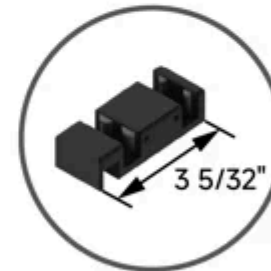

| | |
|---------------|---|
| Width | 48" / 54" / 60" / 66" / 72" / 76" / 78" |
| Height | 60" / 66" / 72" / 76" / 79" |

Cozy

**Glass Top to
Wall Mount Height**

**Minimum
Threshold Depth**

Width Adjustment

5" total range
(-4" / +1" from nominal)