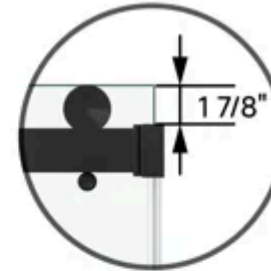

| | |
|---------------|---|
| Width | 48" / 54" / 60" / 66" / 72" / 76" / 78" |
| Height | 60" / 66" / 72" / 76" / 79" |

Cozy

**Glass Top to
Wall Mount Height**

**Minimum
Threshold Depth**

Width Adjustment

5" total range
(-4" / +1" from nominal)