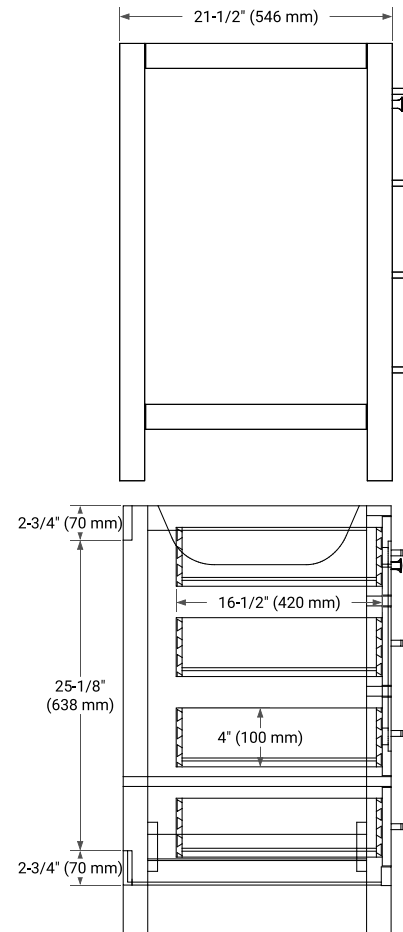

## BASE CABINET DIMENSIONS

48" W x 21.5" D x 34.5" H

## SIDE VIEW

# 49" SINGLE RECTANGLE SINK COUNTERTOP WITH 1.5 IN. THICKNESS

## OVERALL DIMENSIONS

49" W x 22" D x 1.5" H