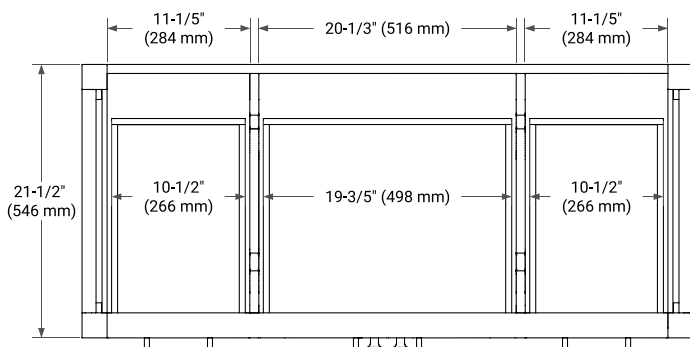

48" SINGLE SINK BASE CABINET

BASE CABINET DIMENSIONS

48" W x 21.5" D x 34.5" H

FEATURES

- Solid wood frame & plywood panels
- Dovetail drawers and joints
- Soft closing doors & drawers

HARDWARE FINISHES*

Brushed Nickel   Satin Brass   Matte Black   Polished Chrome

Hardware comes preinstalled with the illustrated option. Other finishes are available on our online store if you prefer a different one.

AVAILABLE COLORS

White   Grey   Midnight Blue   Espresso   Oak

FRONT VIEW

SIDE VIEW

PLAN VIEW