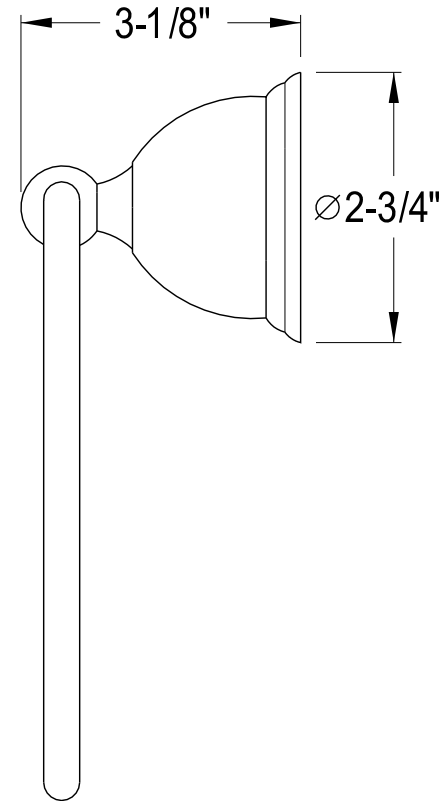

# BA3962C,PB,ORB,SN,PN,AB

18" Towel Bar

# BA3964C,PB,ORB,SN,PN,AB

Towel Ring

# BA3968C, PB, AB, ORB, PN, SN

Toilet Paper Holder