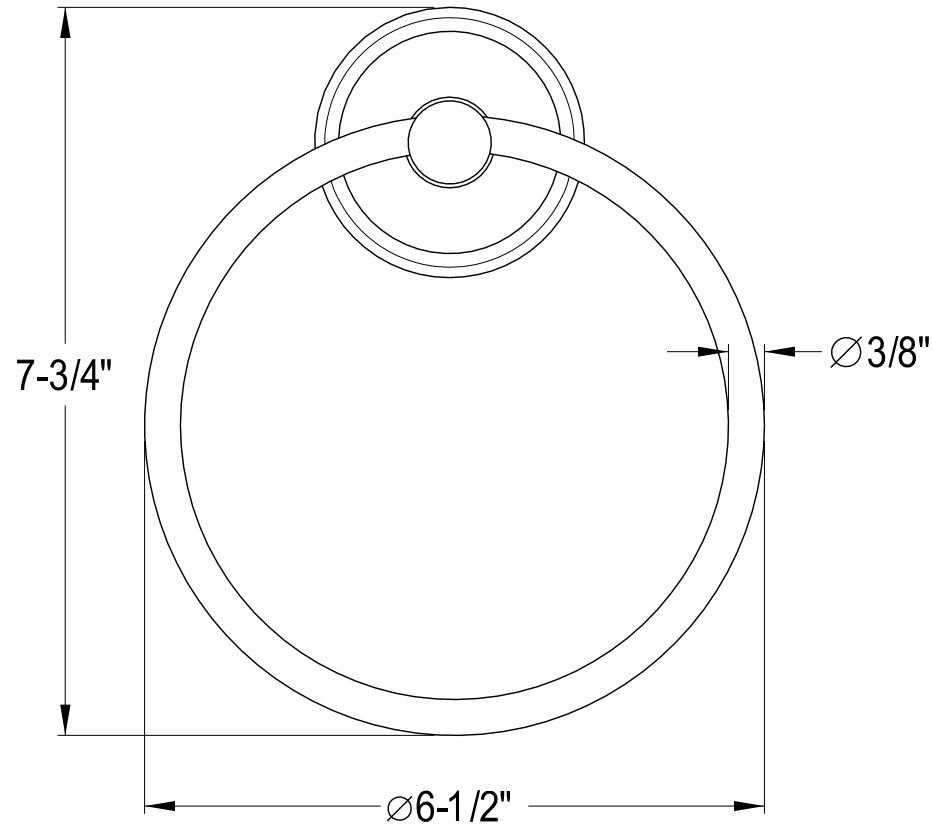

# BA3962C,PB,ORB,SN,PN,AB

18" Towel Bar

# BA3964C,PB,ORB,SN,PN,AB

Towel Ring

# BA3968C, PB, AB, ORB, PN, SN

Toilet Paper Holder