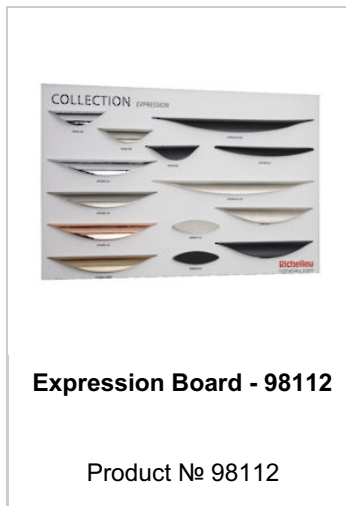

Contemporary Metal Pull - 426

Contemporary metal cup pull by Richelieu. The simplicity of this design will compliment your modern home décor.

Product № BP426140

Center to Center 1 1/4 in*

Finish Chrome

Length - Overall Dimensions 3 7/16 in*

SUGGESTED PRODUCTS

DISCLAIMER

Although our black finish is achieved through a rigorous process, it may show signs of normal usage faster than other finishes.