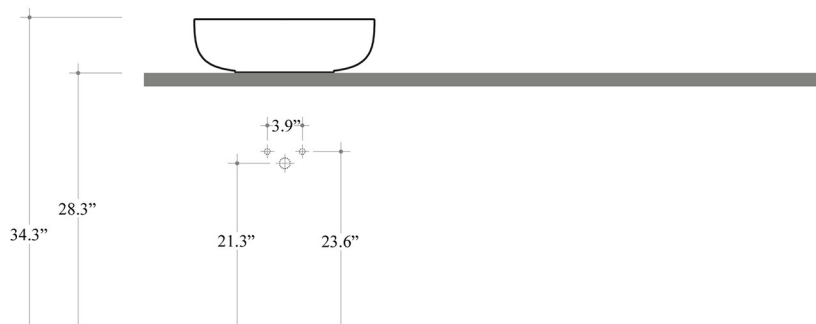

### Finishes:

-  Glossy White
-  Matte White
-  Glossy Black
-  Matte Black

\* WS Bath Collections reserves the right to revise dimensions or information on this sheet without notice

|                            |                                     |   |   |
|----------------------------|-------------------------------------|---|---|
| <b>Collection  </b><br>Pod | <b>Model  </b><br>Pod 50.45 - POL03 | Dimensions Metric<br><i>1 inch = 2.54 cm</i><br><i>1 inch = 25.4 mm</i> | <br>1051 Lea Drive - Collegeville, PA 19426<br>Tel. 215 513 9400 - Fax 610 831 0215<br><a href="http://www.ws bathcollections.com">www.ws bathcollections.com</a> - <a href="mailto:info@ws bathcollections.com">info@ws bathcollections.com</a> |
|----------------------------|-------------------------------------|---|---|

Collection  
Pod

Model |  
Pod 50.45 - POL03

Dimensions Metric  
1 inch = 2.54 cm  
1 inch = 25.4 mm

**WS**®  
BATH  
COLLECTIONS

1051 Lea Drive - Collegeville, PA 19426  
Tel. 215 513 9400 - Fax 610 831 0215  
[www.ws bathcollections.com](http://www.ws bathcollections.com) - [info@ws bathcollections.com](mailto:info@ws bathcollections.com)