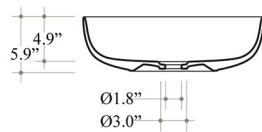

### Finishes:

-  Glossy White
-  Matte White
-  Glossy Black
-  Matte Black

\* WS Bath Collections reserves the right to revise dimensions or information on this sheet without notice

|                            |                                     |   |   |
|----------------------------|-------------------------------------|---|---|
| <b>Collection  </b><br>Pod | <b>Model  </b><br>Pod 50.45 - POL03 | Dimensions Metric<br><i>1 inch = 2.54 cm</i><br><i>1 inch = 25.4 mm</i> | <br>1051 Lea Drive - Collegeville, PA 19426<br>Tel. 215 513 9400 - Fax 610 831 0215<br><a href="http://www.ws bathcollections.com">www.ws bathcollections.com</a> - <a href="mailto:info@ws bathcollections.com">info@ws bathcollections.com</a> |
|----------------------------|-------------------------------------|---|---|

Collection  
Pod

Model |  
Pod 50.45 - POL03

Dimensions Metric  
1 inch = 2.54 cm  
1 inch = 25.4 mm

**WS**®  
BATH  
COLLECTIONS

1051 Lea Drive - Collegeville, PA 19426  
Tel. 215 513 9400 - Fax 610 831 0215  
[www.ws bathcollections.com](http://www.ws bathcollections.com) - [info@ws bathcollections.com](mailto:info@ws bathcollections.com)