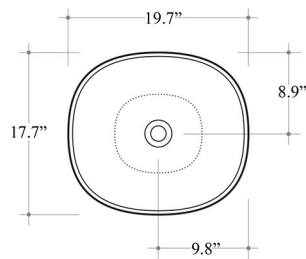

### Finishes:

-  Glossy White
-  Matte White
-  Glossy Black
-  Matte Black

\* WS Bath Collections reserves the right to revise dimensions or information on this sheet without notice

|                            |                                     |   |   |
|----------------------------|-------------------------------------|---|---|
| <b>Collection  </b><br>Pod | <b>Model  </b><br>Pod 50.45 - POL03 | Dimensions Metric<br><i>1 inch = 2.54 cm</i><br><i>1 inch = 25.4 mm</i> | <br>1051 Lea Drive - Collegeville, PA 19426<br>Tel. 215 513 9400 - Fax 610 831 0215<br><a href="http://www.ws bathcollections.com">www.ws bathcollections.com</a> - <a href="mailto:info@ws bathcollections.com">info@ws bathcollections.com</a> |
|----------------------------|-------------------------------------|---|---|

Collection  
Pod

Model |  
Pod 50.45 - POL03

Dimensions Metric  
1 inch = 2.54 cm  
1 inch = 25.4 mm

**WS**®  
BATH  
COLLECTIONS

1051 Lea Drive - Collegeville, PA 19426  
Tel. 215 513 9400 - Fax 610 831 0215  
[www.ws bathcollections.com](http://www.ws bathcollections.com) - [info@ws bathcollections.com](mailto:info@ws bathcollections.com)

### Vessel/ countertop installation

Bolts

Silicone (optional)

Collection  
Pod

Model |  
Pod 50.45 - POL03

Dimensions Metric  
*1 inch = 2.54 cm*  
*1 inch = 25.4 mm*

**WS**®  
**BATH**  
**COLLECTIONS**  
1051 Lea Drive - Collegeville, PA 19426  
Tel. 215 513 9400 - Fax 610 831 0215  
[www.ws bathcollections.com](http://www.ws bathcollections.com) - [info@ws bathcollections.com](mailto:info@ws bathcollections.com)