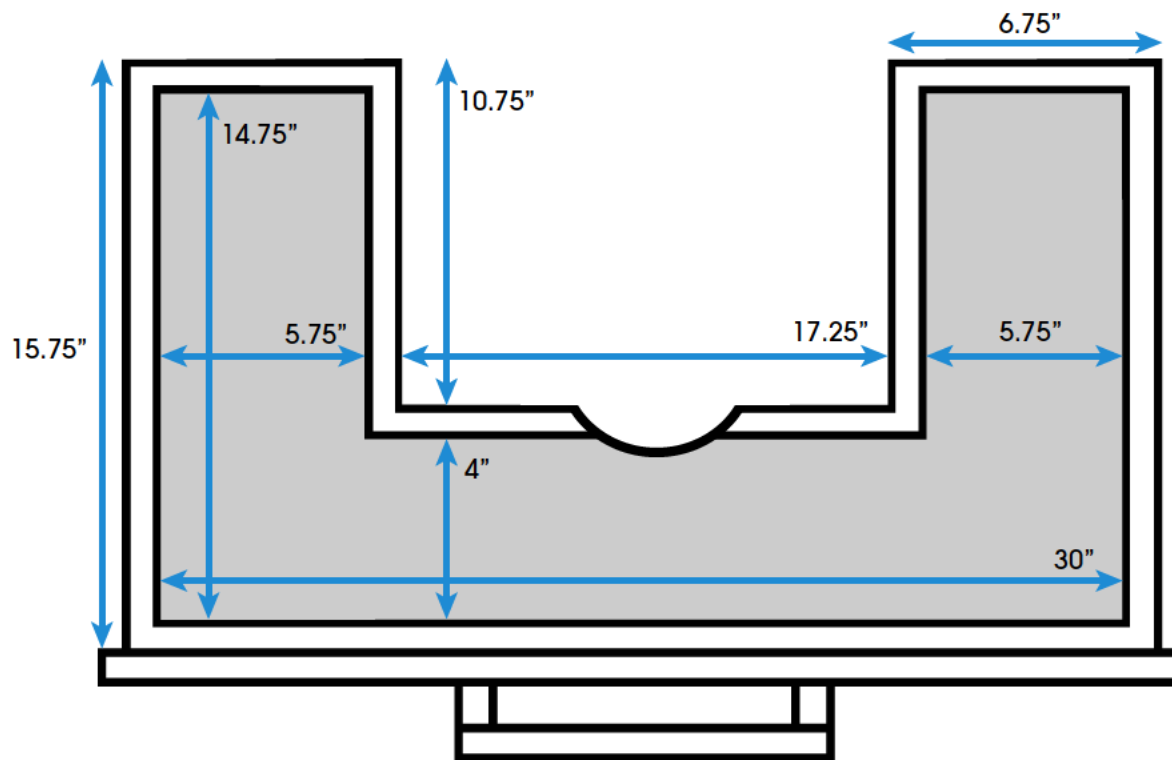

# ***36-inch Bath Vanity***

## **Top Drawer – Top View**

**Note: This drawer has a half circular cut out: 4.25" x 1.5"**

**All measurements are approximate and rounded to the nearest quarter inch  
Please allow for a slight margin of error**