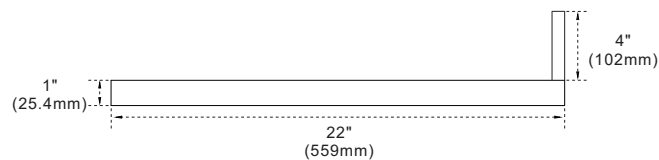

### Features

- Genuine Quartz
- Single 15.6" oval under mount sink cutout
- 8" wide spread faucet holes
- Matching 4" height backsplash available for purchase (**sold separately, not included**)
- Solid 1" counter top thickness
- Sink location: Left

### SIDE VIEW

**NOTE: SINK STYLE, SHAPE, FAUCET HOLES, CUTOUT ON TOP, VANITY MAY VARY FROM THE PICTURE ABOVE. INSTRUCTIONAL PURPOSE ONLY.**