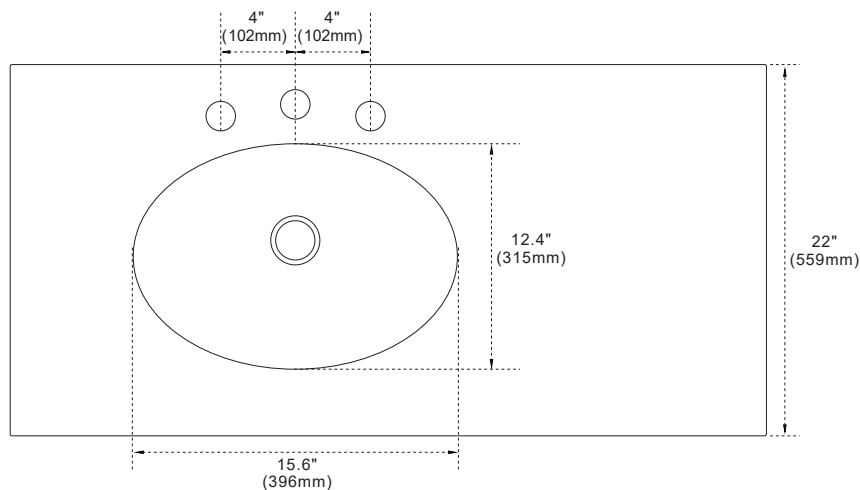

## Model: 430001-43L-QWO Countertop

### Features

- Genuine Quartz
- Single 15.6" oval under mount sink cutout
- 8" wide spread faucet holes
- Matching 4" height backsplash available for purchase (**sold separately, not included**)
- Solid 1" counter top thickness
- Sink location: Left

### TOP VIEW

### SIDE VIEW

**NOTE: SINK STYLE, SHAPE, FAUCET HOLES, CUTOUT ON TOP, VANITY MAY VARY FROM THE PICTURE ABOVE. INSTRUCTIONAL PURPOSE ONLY.**