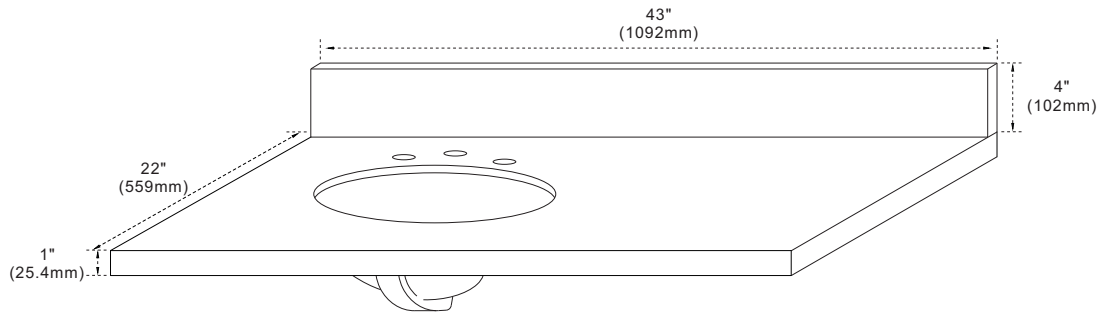

### Features

- Genuine Quartz
- Single 15.6" oval under mount sink cutout
- 8" wide spread faucet holes
- Matching 4" height backsplash available for purchase (**sold separately, not included**)
- Solid 1" counter top thickness
- Sink location: Left

### SIDE VIEW

**NOTE: SINK STYLE, SHAPE, FAUCET HOLES, CUTOUT ON TOP, VANITY MAY VARY FROM THE PICTURE ABOVE. INSTRUCTIONAL PURPOSE ONLY.**