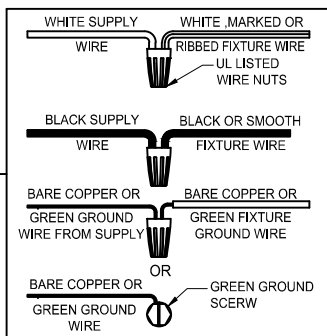

Assembly & Installation Instructions

CAUTION: Read instructions carefully and turn electricity off at main circuit breaker panel before beginning installation.

WARNING - If any Special Control Devices are used with this Fixture, Follow the instructions Carefully to assure full compliance with N.E.C. requirements. If there are any questions, contact a Qualified Electrical Contractor.

NO	A	B	C	D	E	F	G
Part list							
QTY	1	3	1	2	3	3	2

FIXTURE ASSEMBLY STEPS :

1. B, E → A
 2. L → A
- L (Bulb Not Included)

Instructions d'Assemblage et Installation

MISE EN GARDE: Lire les instructions avec soin et couper le courant au disjoncteur central avant de commencer l'installation.