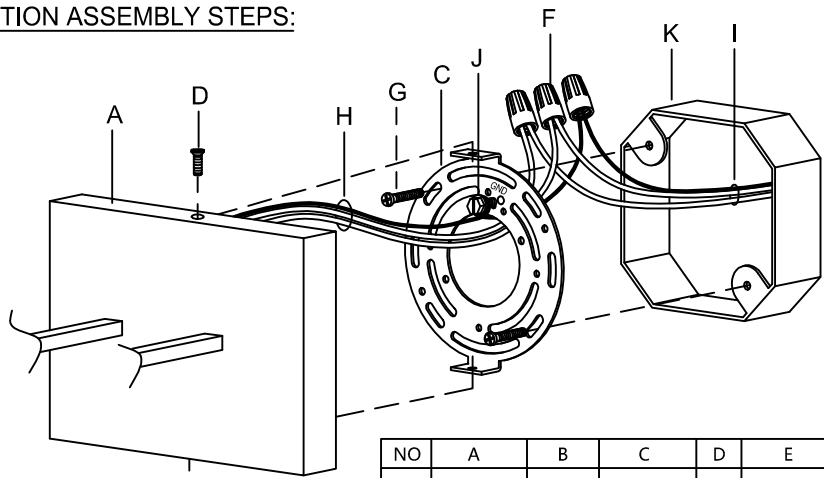

Assembly & Installation Instructions

CAUTION: Read instructions carefully and turn electricity off at main circuit breaker panel before beginning installation.

WARNING - If any Special Control Devices are used with this Fixture, Follow the instructions Carefully to assure full compliance with N.E.C. requirements. If there are any questions, contact a Qualified Electrical Contractor.

CAUTION - All glass is fragile, use care when handling Glass component(s) and or Lamp(S).

CANOPY MOUNTING & WIRE CONNECTION ASSEMBLY STEPS:

1. J → C
2. C, G → K
3. H, I → F
4. A, D → C

I, K (Wire and Mounting Box Not Included)

NO	A	B	C	D	E	F	G
Part list							
QTY	1	3	1	2	3	3	2

FIXTURE ASSEMBLY STEPS :

1. B, E → A
 2. L → A
- L (Bulb Not Included)

Instructions d'Assemblage et Installation

MISE EN GARDE: Lire les instructions avec soin et couper le courant au disjoncteur central avant de commencer l'installation.