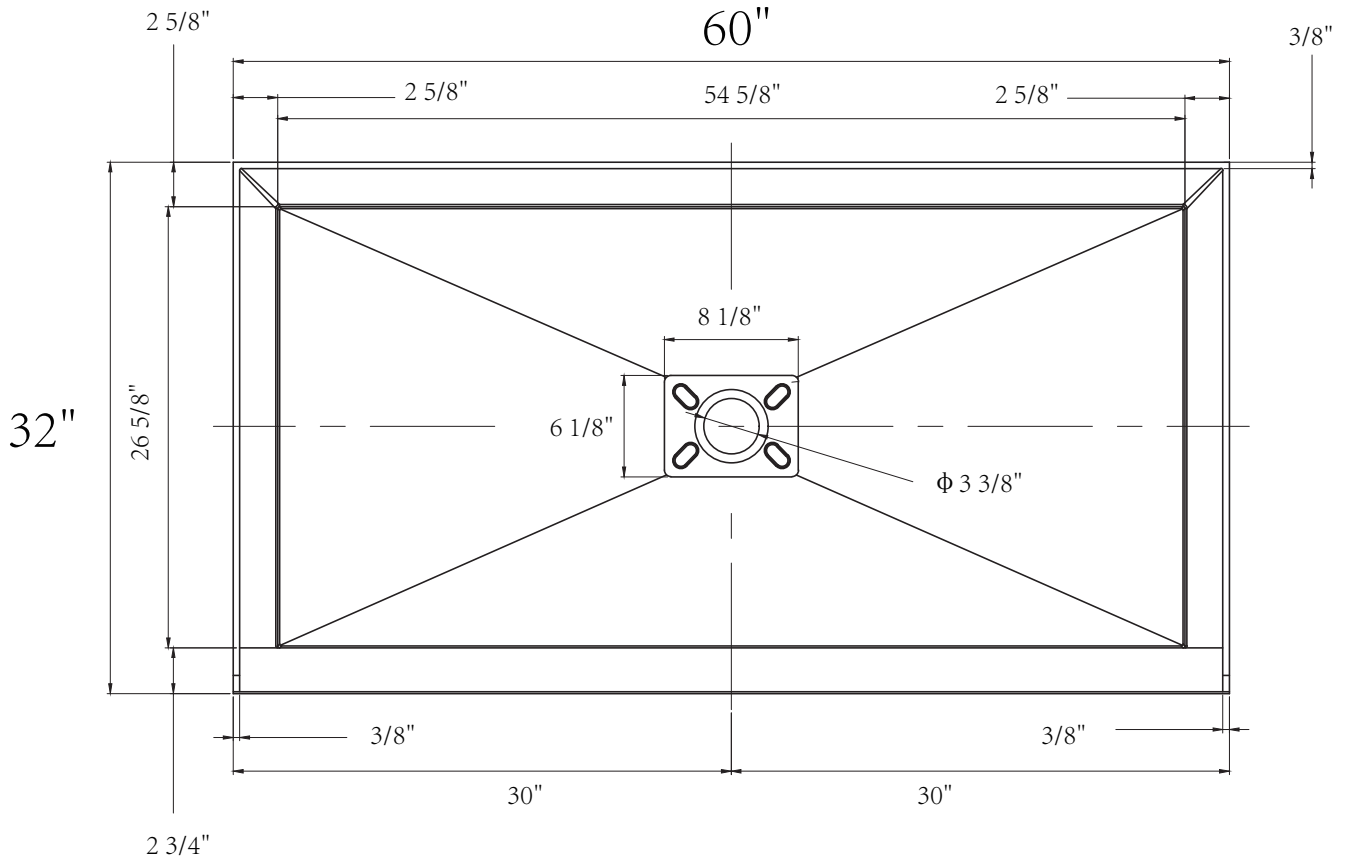

SIZE DETAILS

HIGH QUALITY
ACRYLIC SHOWER BASE

N-SP6032C

Top View

Front View

Cap

Side View