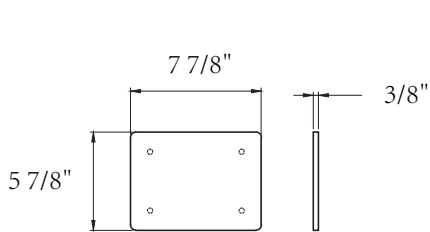

SIZE DETAILS

HIGH QUALITY
ACRYLIC SHOWER BASE

N-SP6032C

Top View

Front View

Cap

Side View