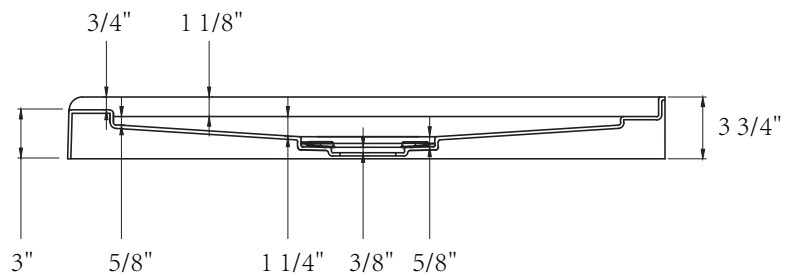

SIZE DETAILS

HIGH QUALITY
ACRYLIC SHOWER BASE

N-SP6032C

Top View

Front View

Cap

Side View