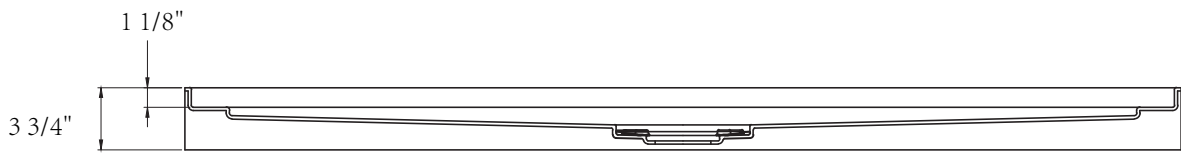

SIZE DETAILS

HIGH QUALITY
ACRYLIC SHOWER BASE

N-SP6032C

Top View

Front View

Cap

Side View