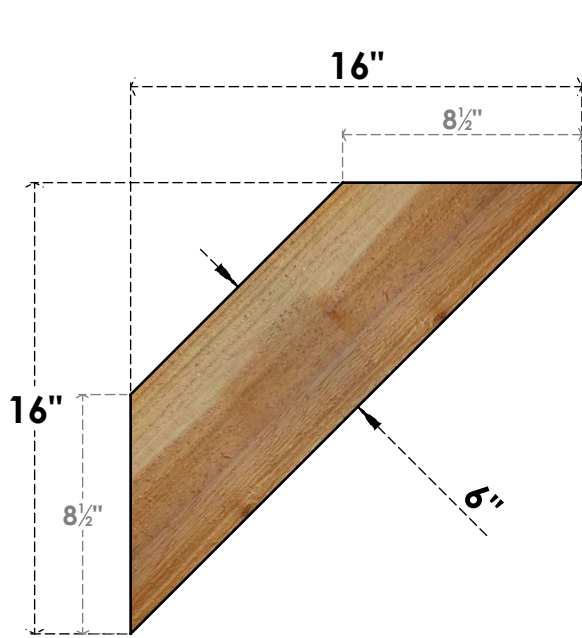

BRC06X16X16TRA00RWR

6"W X 16"D X 16"H TRADITIONAL ROUGH SAWN BRACE, WESTERN RED CEDAR

SIDE

FRONT

EKENA MILLWORK
2300 WEST MAIN ST.
CLARKSVILLE, TX 75426
TOLL FREE: 866-607-0453
WWW.EKENAMILLWORK.COM

NOTES

1. INSTALLATION TO BE COMPLETED IN ACCORDANCE WITH MANUFACTURER'S SPECIFICATIONS.
2. DRAWING MAY NOT BE TO SCALE
3. THIS DRAWING IS INTENDED FOR DESIGN AND PLANNING PURPOSES ONLY.
4. ALL INFORMATION CONTAINED HEREIN WAS CURRENT AT THE TIME OF DEVELOPMENT BUT MUST BE REVIEWED AND APPROVED BY THE PRODUCT MANUFACTURER TO BE CONSIDERED ACCURATE.
5. PRODUCTS ARE NOT KILN DRIED. THIS ITEM IS UNIQUE AND WILL CONTAIN THE NATURAL VARIATIONS THAT THE WOOD SPECIES OFFERS. THIS MAY RESULT IN VARIATIONS UP TO 1/4"