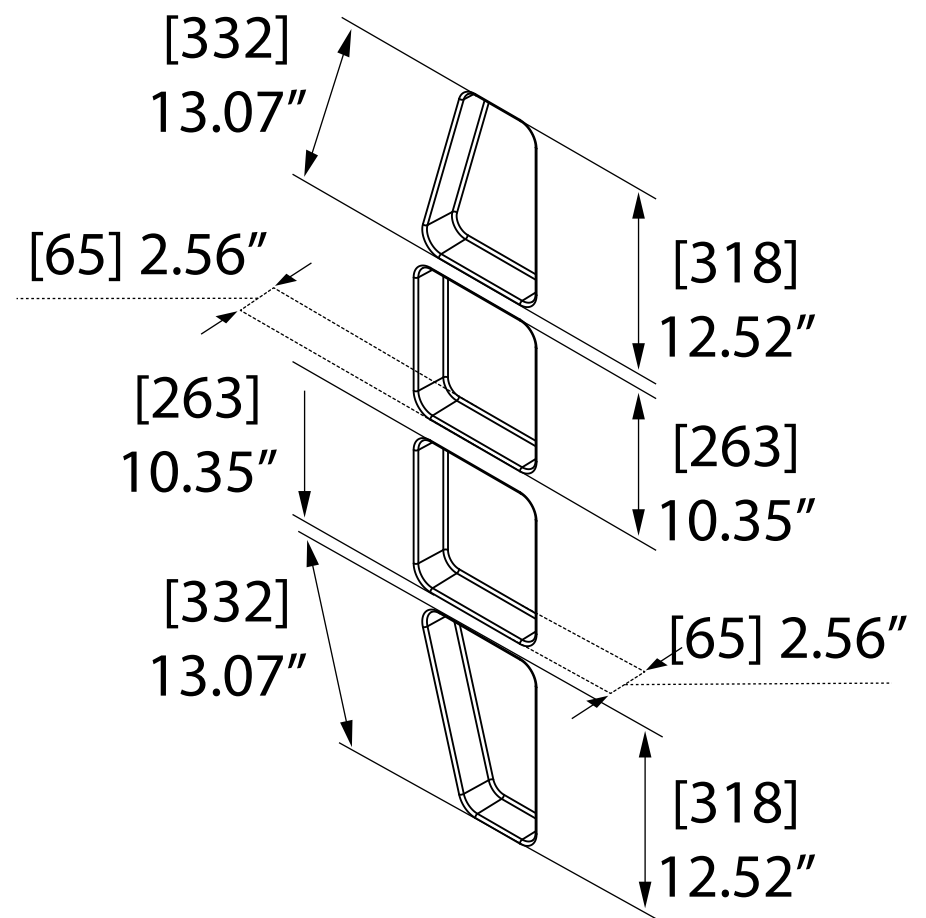

DIMENSION

SHOWER WALL

3.15" [80]

1.57" [40]

SECTION A-A