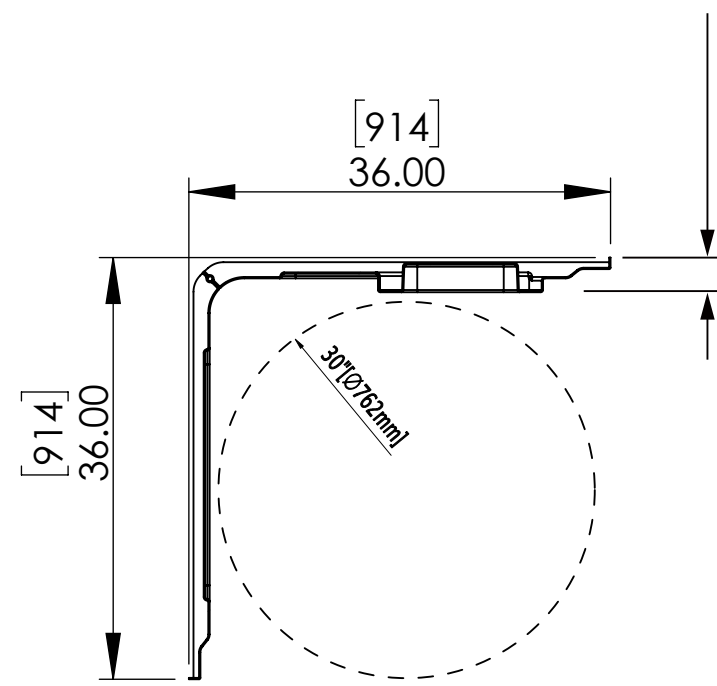

DIMENSION

SHOWER WALL

3.15" [80]

1.57" [40]

SECTION A-A