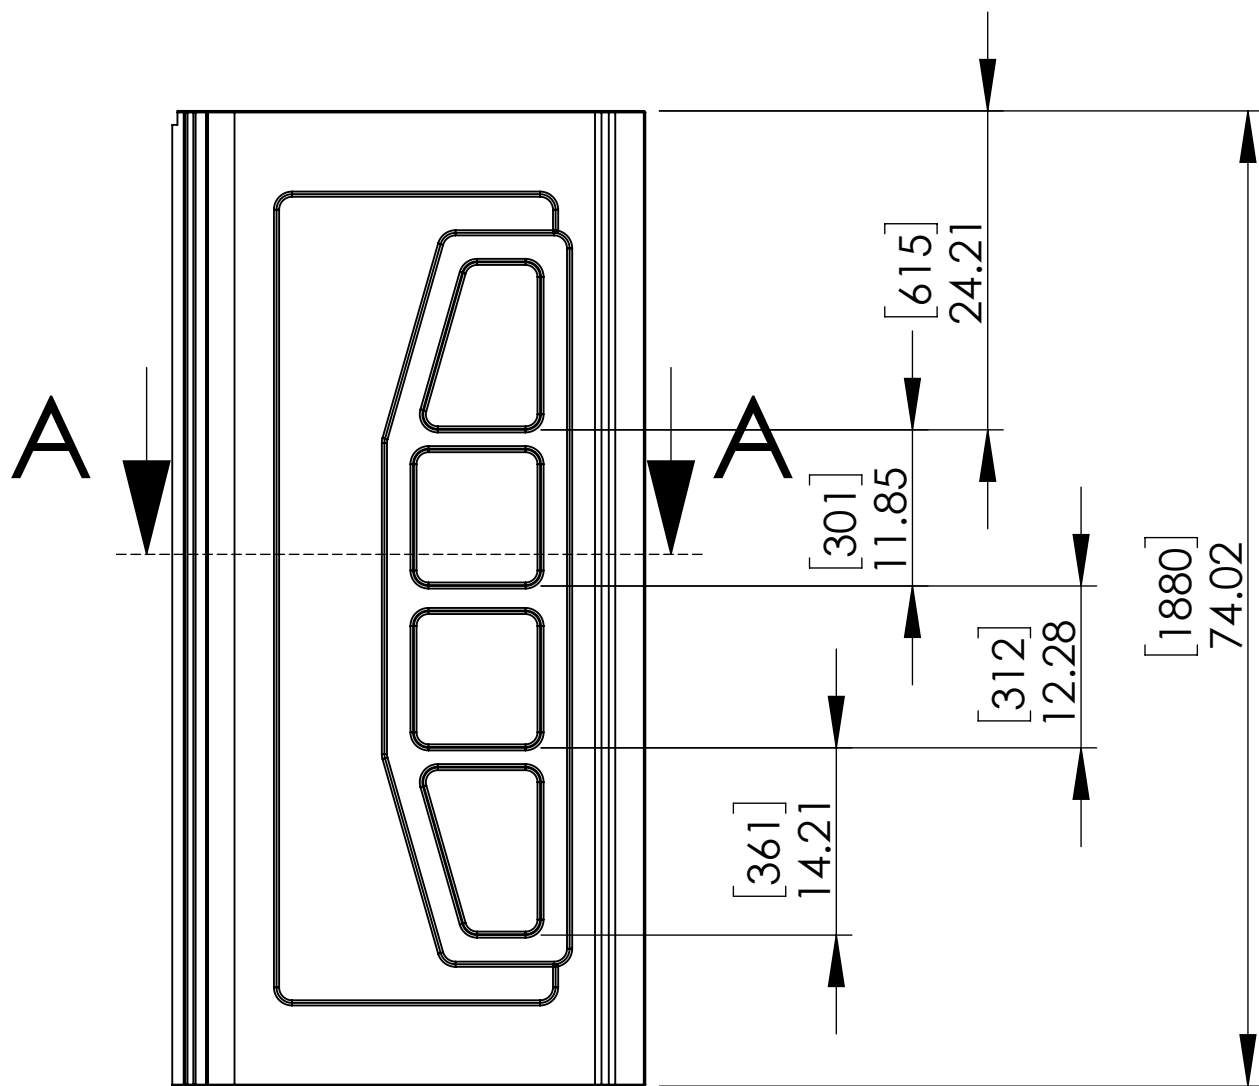

DIMENSION

SHOWER WALL

3.15" [80]

1.57" [40]

SECTION A-A