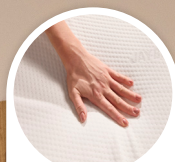

Sleep well, feel good.™

Mono-Tex™
Platform Base

J-Grip™
Anti-Tip legs

Foot locking
castors

Roll with
ease

Patented
mechanism

Soft knitted
fabric

- > **Roll with ease**
360° Foot locking castors
- > **FSC® Mix-certified wood headboard**
Perfect to rest your pillow against for increased comfort
- > **Robust Legs, for 8-Point contact**
Providing a strong and stable sleep foundation
- > **Zinc coated steel frame**
For strength and rust protection
- > **Engineered for durability**
Lifetime frame guarantee