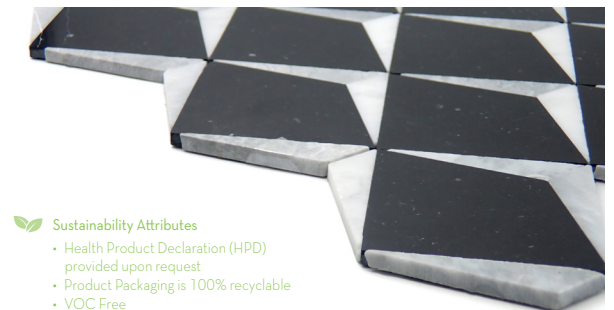

All Crest Colors  
Available in Size 13"x13"

White / Black

White / Cream

White / Gray

White / White

All Damask Colors  
Available in Size 11"x13"

|           |                        |         |         |         |
|-----------|------------------------|---------|---------|---------|
| Sizes     |                        |         |         |         |
|           | 12"x13"                | 13"x13" | 11"x13" | 10"x12" |
| Thickness | 8mm                    | 8mm     | 8mm     | 8mm     |
| Testing   | Shade Variation Rating |         |         |         |
| Results*  | Check Website          |         |         |         |