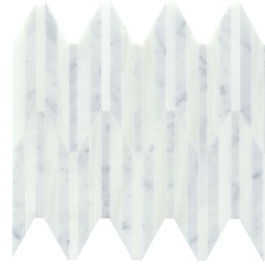

Bizou™ marble, grout-less mosaic takes inspiration from iconic motifs in architecture and fashion – chevron, crest, damask and peak. The use of marble brings an ornamental and classic visual to kitchens, baths and other rooms. The four patterns in striking and contrasting neutrals make an elegant statement.

# BIZOU™

*Groutless Marble Mosaic*

White / Black

White / Cream

White / Gray

White / White

All Peak Colors  
Available in Size 10"x12"

Black / White

White / Cream

Cream / Taupe

White / White

All Chevron Colors  
Available in Size 12"x13"

Black / White

White / Cream

White / Taupe

White / Black

All Crest Colors  
Available in Size 13"x13"

White / Black

White / Cream

White / Gray

White / White

All Damask Colors  
Available in Size 11"x13"

|           |                        |         |         |         |
|-----------|------------------------|---------|---------|---------|
| Sizes     |                        |         |         |         |
|           | 12"x13"                | 13"x13" | 11"x13" | 10"x12" |
| Thickness | 8mm                    | 8mm     | 8mm     | 8mm     |
| Testing   | Shade Variation Rating |         |         |         |
| Results*  | Check Website          |         |         |         |