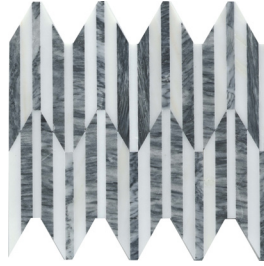

Bizou™ marble, grout-less mosaic takes inspiration from iconic motifs in architecture and fashion – chevron, crest, damask and peak. The use of marble brings an ornamental and classic visual to kitchens, baths and other rooms. The four patterns in striking and contrasting neutrals make an elegant statement.

# BIZOU™

*Groutless Marble Mosaic*

White / Black

White / Cream

White / Gray

White / White

All Peak Colors  
Available in Size 10"x12"

Black / White

White / Cream

Cream / Taupe

White / White

All Chevron Colors  
Available in Size 12"x13"

Black / White

White / Cream

White / Taupe

White / Black