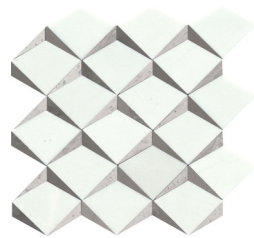

Bizou™ marble, grout-less mosaic takes inspiration from iconic motifs in architecture and fashion – chevron, crest, damask and peak. The use of marble brings an ornamental and classic visual to kitchens, baths and other rooms. The four patterns in striking and contrasting neutrals make an elegant statement.

# BIZOU™

*Groutless Marble Mosaic*

White / Black

White / Cream

White / Gray

White / White

All Peak Colors  
Available in Size 10"x12"

Black / White

White / Cream

Cream / Taupe

White / White

All Chevron Colors  
Available in Size 12"x13"

Black / White

White / Cream

White / Taupe

White / Black

All Crest Colors  
Available in Size 13"x13"

White / Black

White / Cream

White / Gray

White / White

All Damask Colors  
Available in Size 11"x13"

|           |                        |         |         |         |
|-----------|------------------------|---------|---------|---------|
| Sizes     |                        |         |         |         |
|           | 12"x13"                | 13"x13" | 11"x13" | 10"x12" |
| Thickness | 8mm                    | 8mm     | 8mm     | 8mm     |
| Testing   | Shade Variation Rating |         |         |         |
| Results*  | Check Website          |         |         |         |