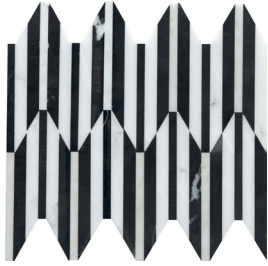

Bizou™ marble, grout-less mosaic takes inspiration from iconic motifs in architecture and fashion – chevron, crest, damask and peak. The use of marble brings an ornamental and classic visual to kitchens, baths and other rooms. The four patterns in striking and contrasting neutrals make an elegant statement.

# BIZOU™

*Groutless Marble Mosaic*

White / Black

White / Cream

White / Gray

White / White

All Peak Colors  
Available in Size 10"x12"

Black / White

White / Cream

Cream / Taupe

White / White

All Chevron Colors  
Available in Size 12"x13"

Black / White

White / Cream

White / Taupe

White / Black