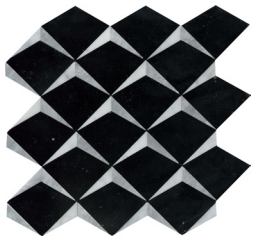

Bizou™ marble, grout-less mosaic takes inspiration from iconic motifs in architecture and fashion – chevron, crest, damask and peak. The use of marble brings an ornamental and classic visual to kitchens, baths and other rooms. The four patterns in striking and contrasting neutrals make an elegant statement.

# BIZOU™

*Groutless Marble Mosaic*

White / Black

White / Cream

White / Gray

White / White

All Peak Colors  
Available in Size 10"x12"

Black / White

White / Cream

Cream / Taupe

White / White

All Chevron Colors  
Available in Size 12"x13"

Black / White

White / Cream

White / Taupe

White / Black

All Crest Colors  
Available in Size 13"x13"

White / Black

White / Cream

White / Gray

White / White

All Damask Colors  
Available in Size 11"x13"

|           |                        |         |         |         |
|-----------|------------------------|---------|---------|---------|
| Sizes     |                        |         |         |         |
|           | 12"x13"                | 13"x13" | 11"x13" | 10"x12" |
| Thickness | 8mm                    | 8mm     | 8mm     | 8mm     |
| Testing   | Shade Variation Rating |         |         |         |
| Results*  | Check Website          |         |         |         |