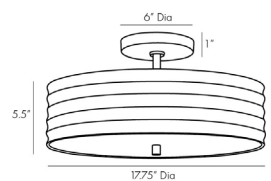

ANNA SEMI-FLUSH MOUNT

44764
 Antique Brass
 H: 8 IN
 Dia: 17.75 IN

Taking a design tip from the Arteriors archives, this semi-flush mount echoes Hollywood Regency style with its classic form and antique brass finish. The antique brass iron frame features a ribbed relief, adding a textured quality to a space. Hang in pairs for an added dose of glam. Finish will vary. Damp rated, though limited covered outdoor conditions may affect finish. CONTRACT: Contract Suitable As Is