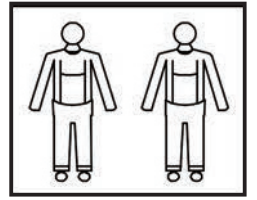

ASSEMBLY INSTRUCTION

A*1