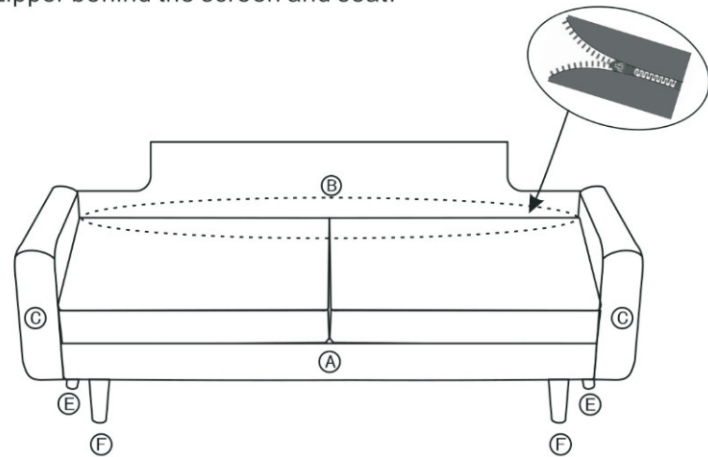

H*2
8*50mm

I*2
8*19mm

J*1
M5

STEP 1:

STEP 2:

Take out all the parts in the box, and exhaust the compressed screen package to make it naturally fluffy and pat the bag, the effect will be better if it is exposed to the sun.

STEP 7:

STEP 8:

Lift up the sofa, adjust it to the front, and pull the zipper behind the screen and seat.

STEP 9: