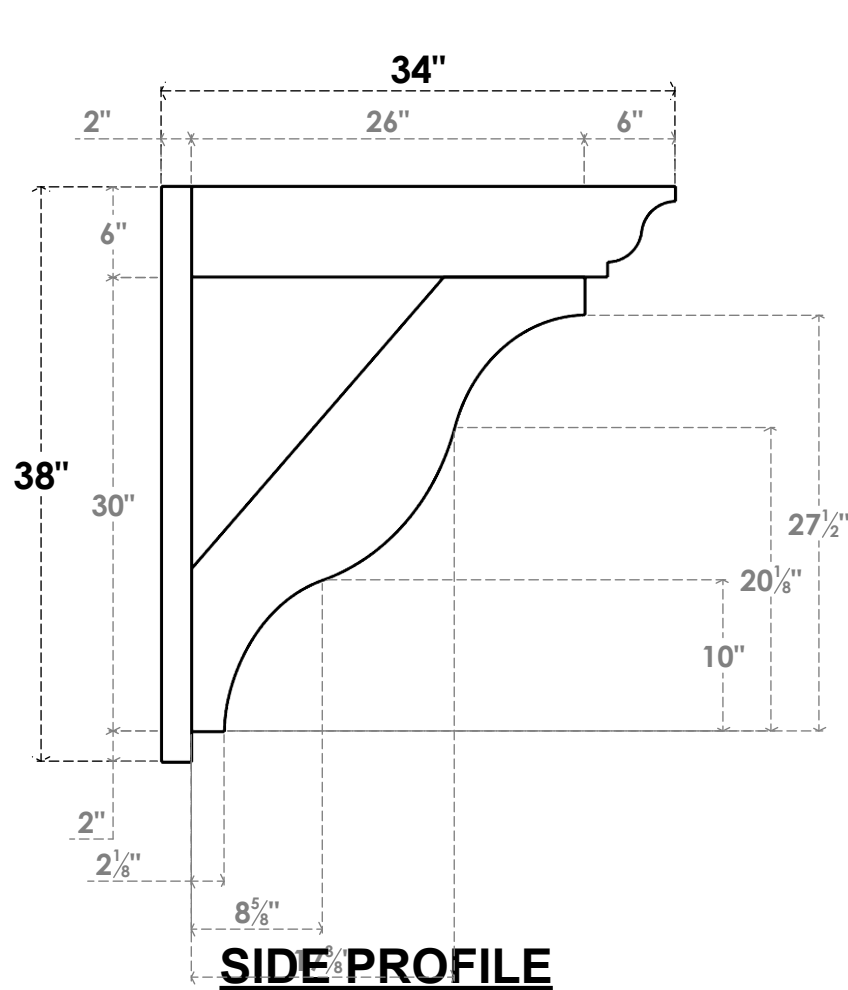

ITEM NUMBER: OUTUROC060X080X34000X38000X060X020X060FST04RCPR

6"W TOP X 8"W BACK X 34"D X 38"H X 6"T TOP X 2"T BACK TIMBERTHANE ROUGH CEDAR FUNSTON FAUX WOOD OPEN OUTLOOKER, TRADITIONAL TOP AND BLOCK BACK, 6"W CLOSED BRACE, PRIMED TAN