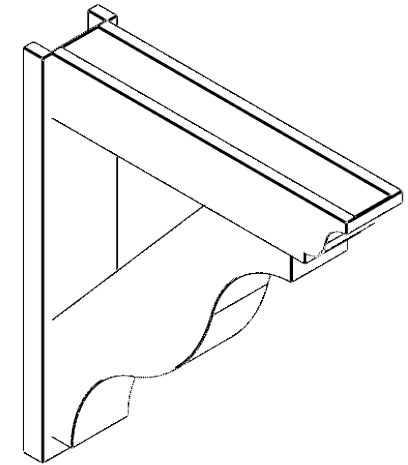

ITEM NUMBER: OUTUROC060X080X34000X38000X060X020X060FST04RCPR

6"W TOP X 8"W BACK X 34"D X 38"H X 6"T TOP X 2"T BACK TIMBERTHANE ROUGH CEDAR FUNSTON FAUX WOOD OPEN OUTLOOKER, TRADITIONAL TOP AND BLOCK BACK, 6"W CLOSED BRACE, PRIMED TAN

EKENA MILLWORK
2300 WEST MAIN ST.
CLARKSVILLE, TX 75426
TOLL FREE: 866-607-0453
WWW.EKENAMILLWORK.COM

NOTES

1. INSTALLATION TO BE COMPLETED IN ACCORDANCE WITH MANUFACTURER'S SPECIFICATIONS.
2. DRAWING MAY NOT BE TO SCALE
3. THIS DRAWING IS INTENDED FOR DESIGN AND PLANNING PURPOSES ONLY.
4. ALL INFORMATION CONTAINED HEREIN WAS CURRENT AT THE TIME OF DEVELOPMENT BUT MUST BE REVIEWED AND APPROVED BY THE PRODUCT MANUFACTURER TO BE CONSIDERED ACCURATE.
5. TIMBERTHANE ARCHITECTURAL PRODUCTS ARE MADE FROM HIGH DENSITY URETHANE AND COME FACTORY PRIMED