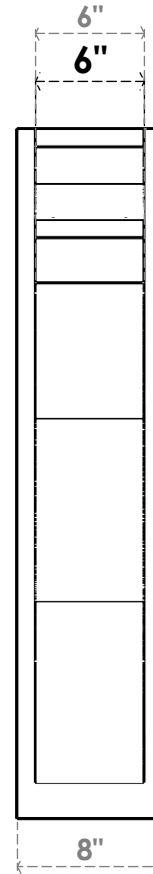

ITEM NUMBER: OUTUROC060X080X34000X38000X060X020X060FST04RCPR

6"W TOP X 8"W BACK X 34"D X 38"H X 6"T TOP X 2"T BACK TIMBERTHANE ROUGH CEDAR FUNSTON FAUX WOOD OPEN OUTLOOKER, TRADITIONAL TOP AND BLOCK BACK, 6"W CLOSED BRACE, PRIMED TAN

EKENA MILLWORK
2300 WEST MAIN ST.
CLARKSVILLE, TX 75426
TOLL FREE: 866-607-0453
WWW.EKENAMILLWORK.COM

NOTES

1. INSTALLATION TO BE COMPLETED IN ACCORDANCE WITH MANUFACTURER'S SPECIFICATIONS.
2. DRAWING MAY NOT BE TO SCALE
3. THIS DRAWING IS INTENDED FOR DESIGN AND PLANNING PURPOSES ONLY.
4. ALL INFORMATION CONTAINED HEREIN WAS CURRENT AT THE TIME OF DEVELOPMENT BUT MUST BE REVIEWED AND APPROVED BY THE PRODUCT MANUFACTURER TO BE CONSIDERED ACCURATE.
5. TIMBERTHANE ARCHITECTURAL PRODUCTS ARE MADE FROM HIGH DENSITY URETHANE AND COME FACTORY PRIMED