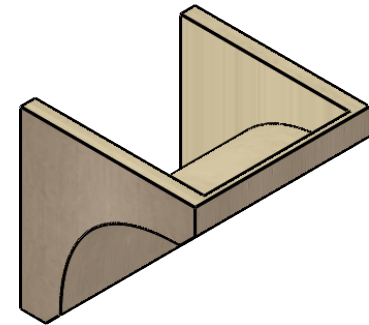

ITEM NUMBER: CORU12X12X12LGYRCPR

12"W X 12"D X 12"H SERIES 1 WIDE LEGACY ROUGH CEDAR TIMBERTHANE
FAUX WOOD CORBEL, PRIMED

SIDE PROFILE

FRONT PROFILE

ISOMETRIC

EKENA MILLWORK
2300 WEST MAIN ST.
CLARKSVILLE, TX 75426
TOLL FREE: 866-607-0453
WWW.EKENAMILLWORK.COM