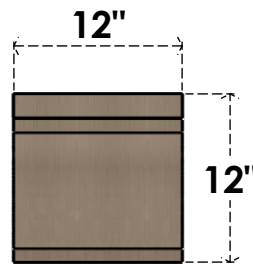

ITEM NUMBER: CORU12X12X12LGYRCPR

12"W X 12"D X 12"H SERIES 1 WIDE LEGACY ROUGH CEDAR TIMBERTHANE
FAUX WOOD CORBEL, PRIMED

SIDE PROFILE

FRONT PROFILE

ISOMETRIC

EKENA MILLWORK
2300 WEST MAIN ST.
CLARKSVILLE, TX 75426
TOLL FREE: 866-607-0453
WWW.EKENAMILLWORK.COM

NOTES

1. INSTALLATION TO BE COMPLETED IN ACCORDANCE WITH MANUFACTURER'S SPECIFICATIONS.
2. DRAWING MAY NOT BE TO SCALE
3. THIS DRAWING IS INTENDED FOR DESIGN AND PLANNING PURPOSES ONLY.
4. ALL INFORMATION CONTAINED HEREIN WAS CURRENT AT THE TIME OF DEVELOPMENT BUT MUST BE REVIEWED AND APPROVED BY THE PRODUCT MANUFACTURER TO BE CONSIDERED ACCURATE.
5. TIMBERTHANE ARCHITECTURAL PRODUCTS ARE MADE FROM HIGH DENSITY URETHANE AND COME FACTORY PRIMED