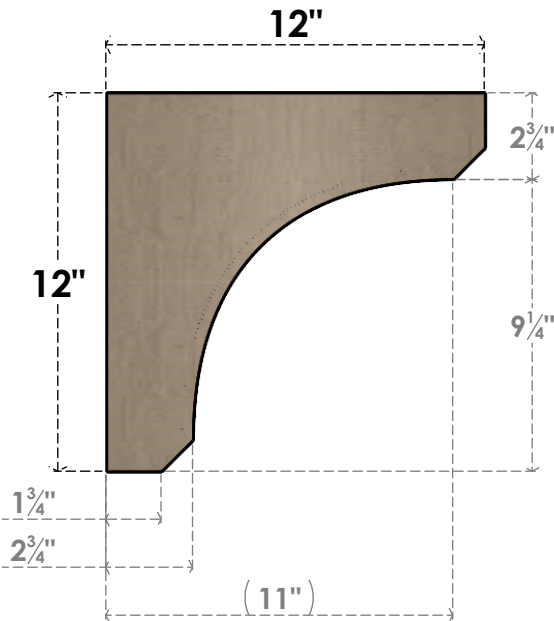

ITEM NUMBER: CORU12X12X12LGYRCPR

12"W X 12"D X 12"H SERIES 1 WIDE LEGACY ROUGH CEDAR TIMBERTHANE
FAUX WOOD CORBEL, PRIMED

SIDE PROFILE

FRONT PROFILE

ISOMETRIC

EKENA MILLWORK
2300 WEST MAIN ST.
CLARKSVILLE, TX 75426
TOLL FREE: 866-607-0453
WWW.EKENAMILLWORK.COM

NOTES

1. INSTALLATION TO BE COMPLETED IN ACCORDANCE WITH MANUFACTURER'S SPECIFICATIONS.
2. DRAWING MAY NOT BE TO SCALE
3. THIS DRAWING IS INTENDED FOR DESIGN AND PLANNING PURPOSES ONLY.
4. ALL INFORMATION CONTAINED HEREIN WAS CURRENT AT THE TIME OF DEVELOPMENT BUT MUST BE REVIEWED AND APPROVED BY THE PRODUCT MANUFACTURER TO BE CONSIDERED ACCURATE.
5. TIMBERTHANE ARCHITECTURAL PRODUCTS ARE MADE FROM HIGH DENSITY URETHANE AND COME FACTORY PRIMED