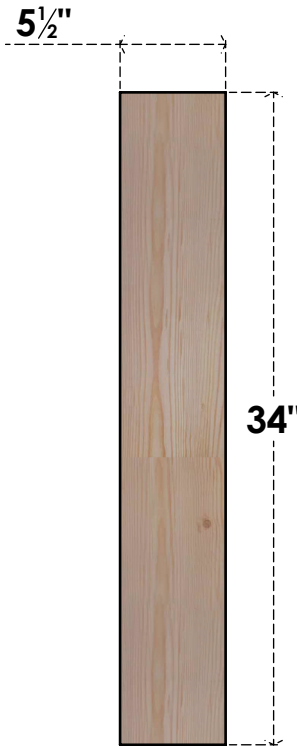

BRC06X26X34TRA00SDF

5 1/2"W X 26"D X 34"H TRADITIONAL SMOOTH BRACE, DOUGLAS FIR

SIDE

FRONT

EKENA MILLWORK
 2300 WEST MAIN ST.
 CLARKSVILLE, TX 75426
 TOLL FREE: 866-607-0453
 WWW.EKENAMILLWORK.COM

NOTES

1. INSTALLATION TO BE COMPLETED IN ACCORDANCE WITH MANUFACTURER'S SPECIFICATIONS.
2. DRAWING MAY NOT BE TO SCALE
3. THIS DRAWING IS INTENDED FOR DESIGN AND PLANNING PURPOSES ONLY.
4. ALL INFORMATION CONTAINED HEREIN WAS CURRENT AT THE TIME OF DEVELOPMENT BUT MUST BE REVIEWED AND APPROVED BY THE PRODUCT MANUFACTURER TO BE CONSIDERED ACCURATE.
5. PRODUCTS ARE NOT KILN DRIED. THIS ITEM IS UNIQUE AND WILL CONTAIN THE NATURAL VARIATIONS THAT THE WOOD SPECIES OFFERS. THIS MAY RESULT IN VARIATIONS UP TO 1/4"