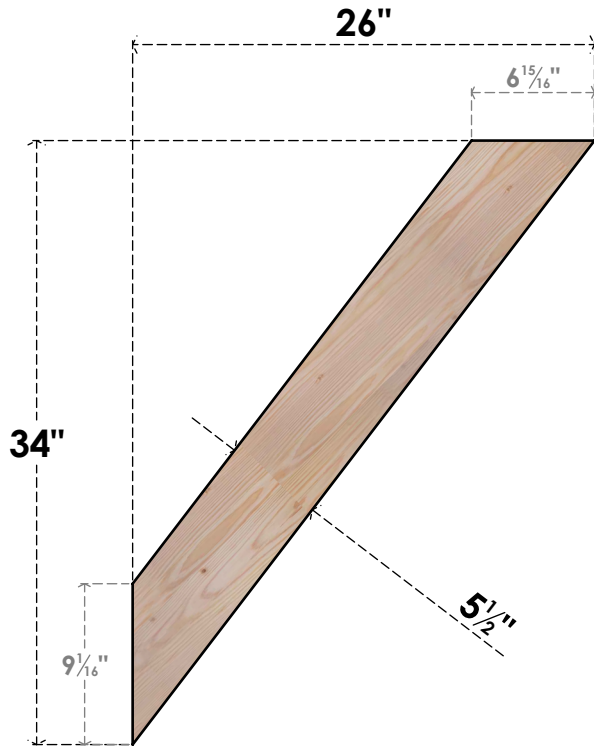

BRC06X26X34TRA00SDF

5 1/2"W X 26"D X 34"H TRADITIONAL SMOOTH BRACE, DOUGLAS FIR

SIDE

FRONT

EKENA MILLWORK
 2300 WEST MAIN ST.
 CLARKSVILLE, TX 75426
 TOLL FREE: 866-607-0453
 WWW.EKENAMILLWORK.COM

NOTES

1. INSTALLATION TO BE COMPLETED IN ACCORDANCE WITH MANUFACTURER'S SPECIFICATIONS.
2. DRAWING MAY NOT BE TO SCALE
3. THIS DRAWING IS INTENDED FOR DESIGN AND PLANNING PURPOSES ONLY.
4. ALL INFORMATION CONTAINED HEREIN WAS CURRENT AT THE TIME OF DEVELOPMENT BUT MUST BE REVIEWED AND APPROVED BY THE PRODUCT MANUFACTURER TO BE CONSIDERED ACCURATE.
5. PRODUCTS ARE NOT KILN DRIED. THIS ITEM IS UNIQUE AND WILL CONTAIN THE NATURAL VARIATIONS THAT THE WOOD SPECIES OFFERS. THIS MAY RESULT IN VARIATIONS UP TO 1/4"