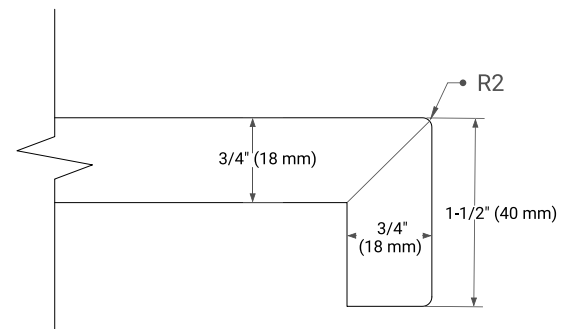

EDGE SIDE VIEW