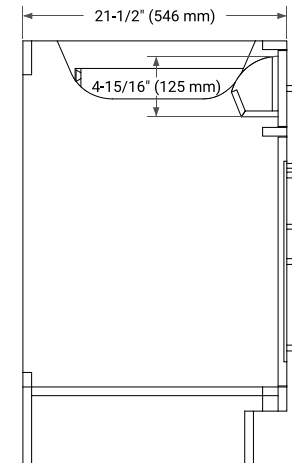

60" SINGLE SINK BASE CABINET

BASE CABINET DIMENSIONS

60" W x 21.5" D x 34.5" H

FEATURES

- Solid wood frame & plywood panels
- Dovetail drawers and joints
- Soft closing doors & drawers

HARDWARE FINISHES*

Brushed Nickel   Satin Brass   Matte Black   Polished Chrome

Hardware comes preinstalled with the illustrated option. Other finishes are available on our online store if you prefer a different one.

AVAILABLE COLORS

White   Grey   Midnight Blue   Oak

FRONT VIEW

SIDE VIEW

PLAN VIEW