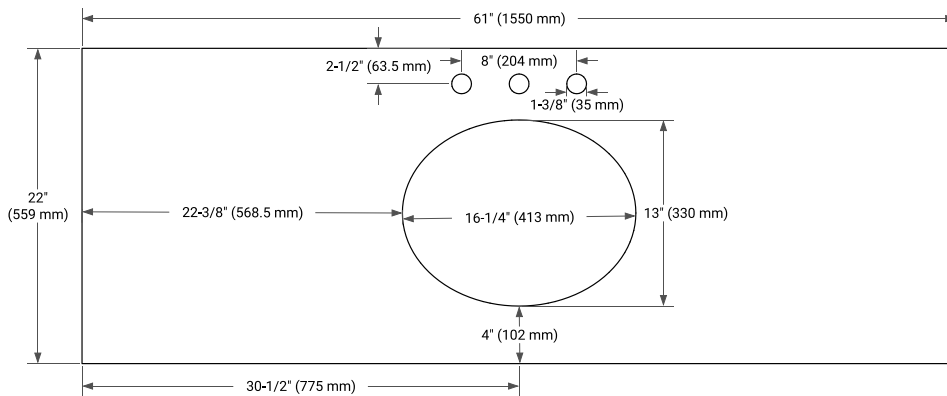

61" SINGLE OVAL SINK COUNTERTOP WITH 1.5" THICKNESS

OVERALL DIMENSIONS

61" W x 22" D x 1.5" H

COUNTERTOP OPTIONS

FEATURES

- Solid countertop with mitered edges & seams
- Undermount white oval sink
- Pre-drilled for 8" widespread faucet

INCLUDED

- Countertop
- Matching Backsplash
- Oval Sink

COUNTERTOP PLAN VIEW