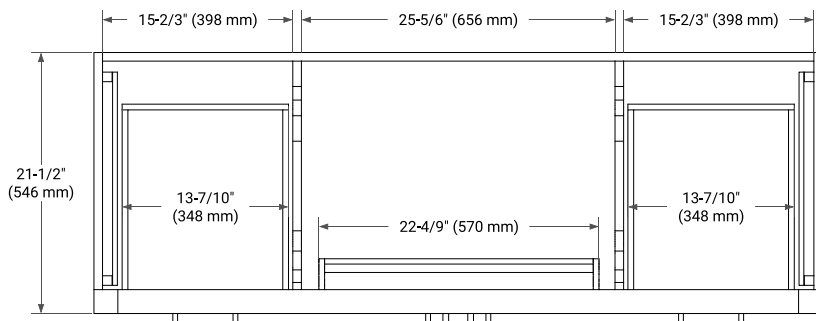

60" SINGLE SINK BASE CABINET

BASE CABINET DIMENSIONS

60" W x 21.5" D x 34.5" H

FEATURES

- Solid wood frame & plywood panels
- Dovetail drawers and joints
- Soft closing doors & drawers

HARDWARE FINISHES*

Brushed Nickel   Satin Brass   Matte Black   Polished Chrome

Hardware comes preinstalled with the illustrated option. Other finishes are available on our online store if you prefer a different one.

AVAILABLE COLORS

White   Grey   Midnight Blue   Oak

FRONT VIEW

SIDE VIEW

PLAN VIEW