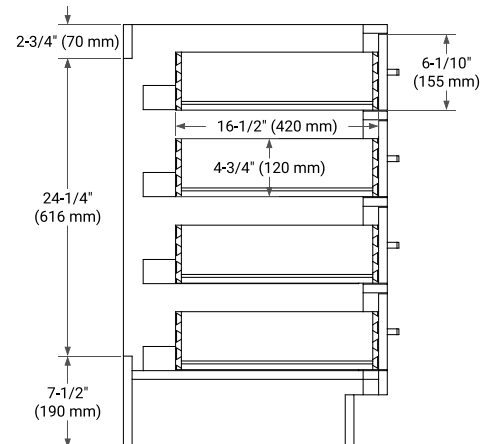

## BASE CABINET DIMENSIONS

60" W x 21.5" D x 34.5" H

## SIDE VIEW

## PLAN VIEW

## OVERALL DIMENSIONS

61" W x 22" D x 1.5" H