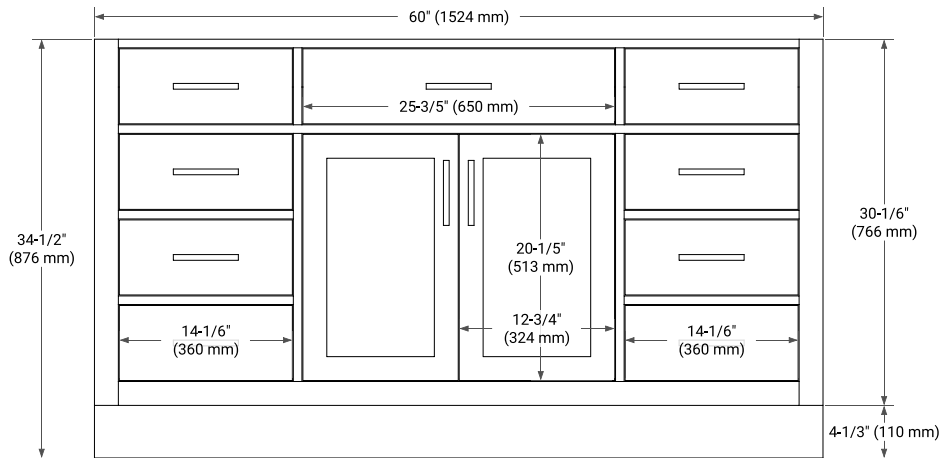

60" SINGLE SINK BASE CABINET

BASE CABINET DIMENSIONS

60" W x 21.5" D x 34.5" H

FEATURES

- Solid wood frame & plywood panels
- Dovetail drawers and joints
- Soft closing doors & drawers

HARDWARE FINISHES*

Brushed Nickel   Satin Brass   Matte Black   Polished Chrome

Hardware comes preinstalled with the illustrated option. Other finishes are available on our online store if you prefer a different one.

AVAILABLE COLORS

White   Grey   Midnight Blue   Oak

FRONT VIEW

SIDE VIEW

PLAN VIEW