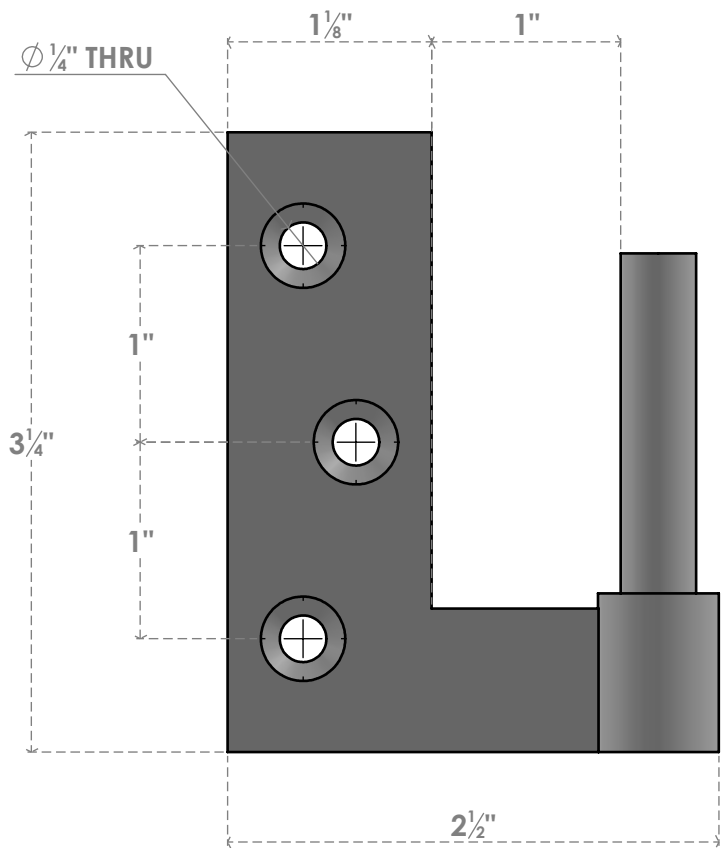

ITEM NUMBER: SHWM100X04JPSSBL

STEELTEK JAMB PINTEL 1" OFFSET (SOLD AS PAIR), 304 STAINLESS STEEL, POWDER COATED BLACK

FRONT

ISOMETRIC

TOP

EKENA MILLWORK
2300 WEST MAIN ST.
CLARKSVILLE, TX 75426
TOLL FREE: 866-607-0453
WWW.EKENAMILLWORK.COM

GENERATED DATE : 11/12/2024

NOTES

1. INSTALLATION TO BE COMPLETED IN ACCORDANCE WITH MANUFACTURER'S SPECIFICATIONS.
2. DRAWING MAY NOT BE TO SCALE
3. THIS DRAWING IS INTENDED FOR DESIGN AND PLANNING PURPOSES ONLY.
5. MANUFACTURED FROM 304 STAINLESS STEEL WITH POWDERCOATED BLACK FINISH.
6. ACTUAL DIMENSIONS MAY VARY DUE TO MATERIAL AND MANUFACTURING TOLERANCES