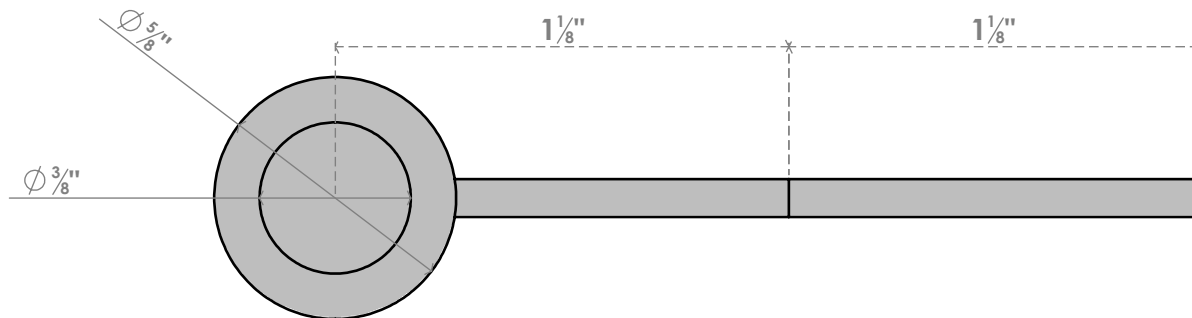

ITEM NUMBER: SHWM100X04JPSSBL

STEELTEK JAMB PINTEL 1" OFFSET (SOLD AS PAIR), 304 STAINLESS STEEL, POWDER COATED BLACK

FRONT

ISOMETRIC

TOP

EKENA MILLWORK
2300 WEST MAIN ST.
CLARKSVILLE, TX 75426
TOLL FREE: 866-607-0453
WWW.EKENAMILLWORK.COM