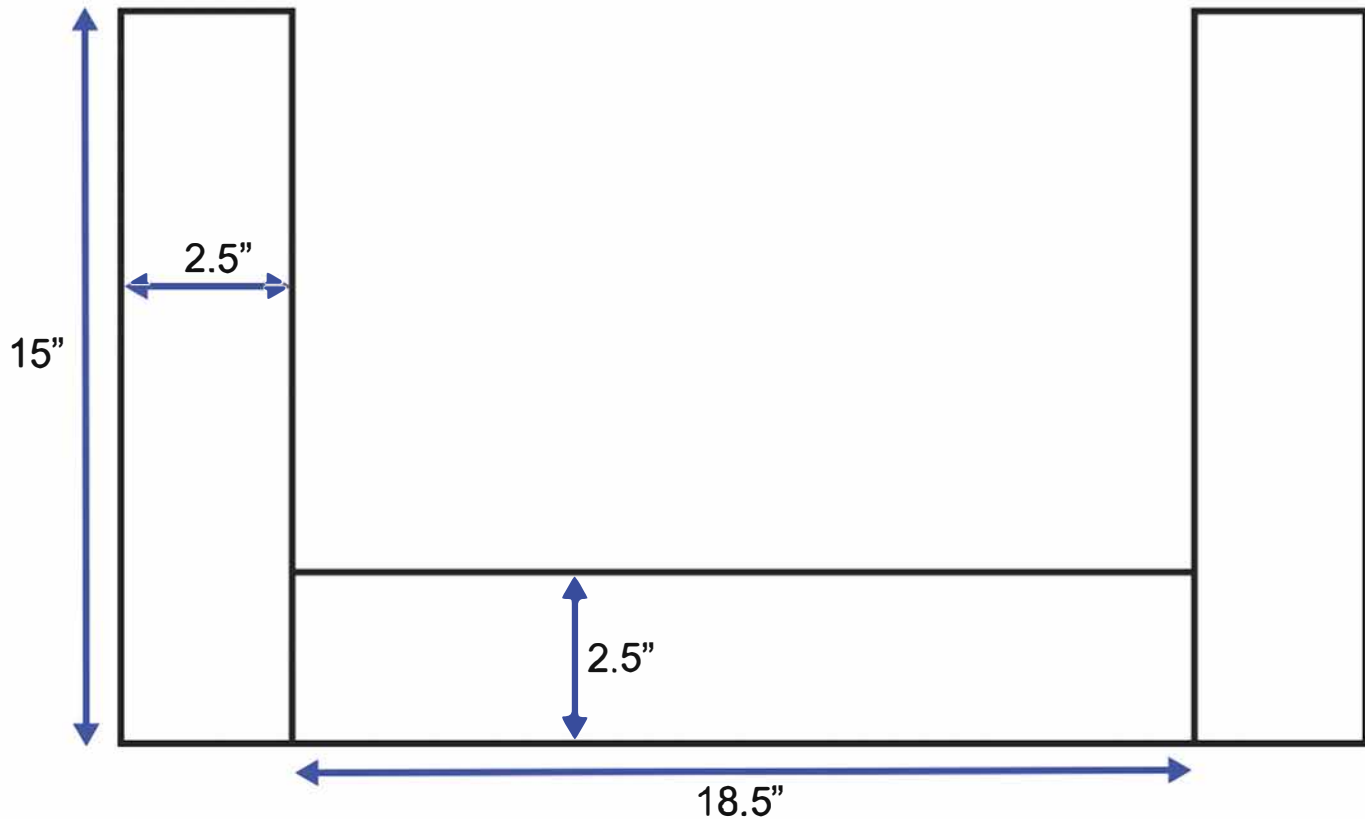

# 60-inch Double Vanity (Top Drawer)

All measurements are approximate and rounded to the nearest quarter inch.  
Please allow for a slight margin of error.