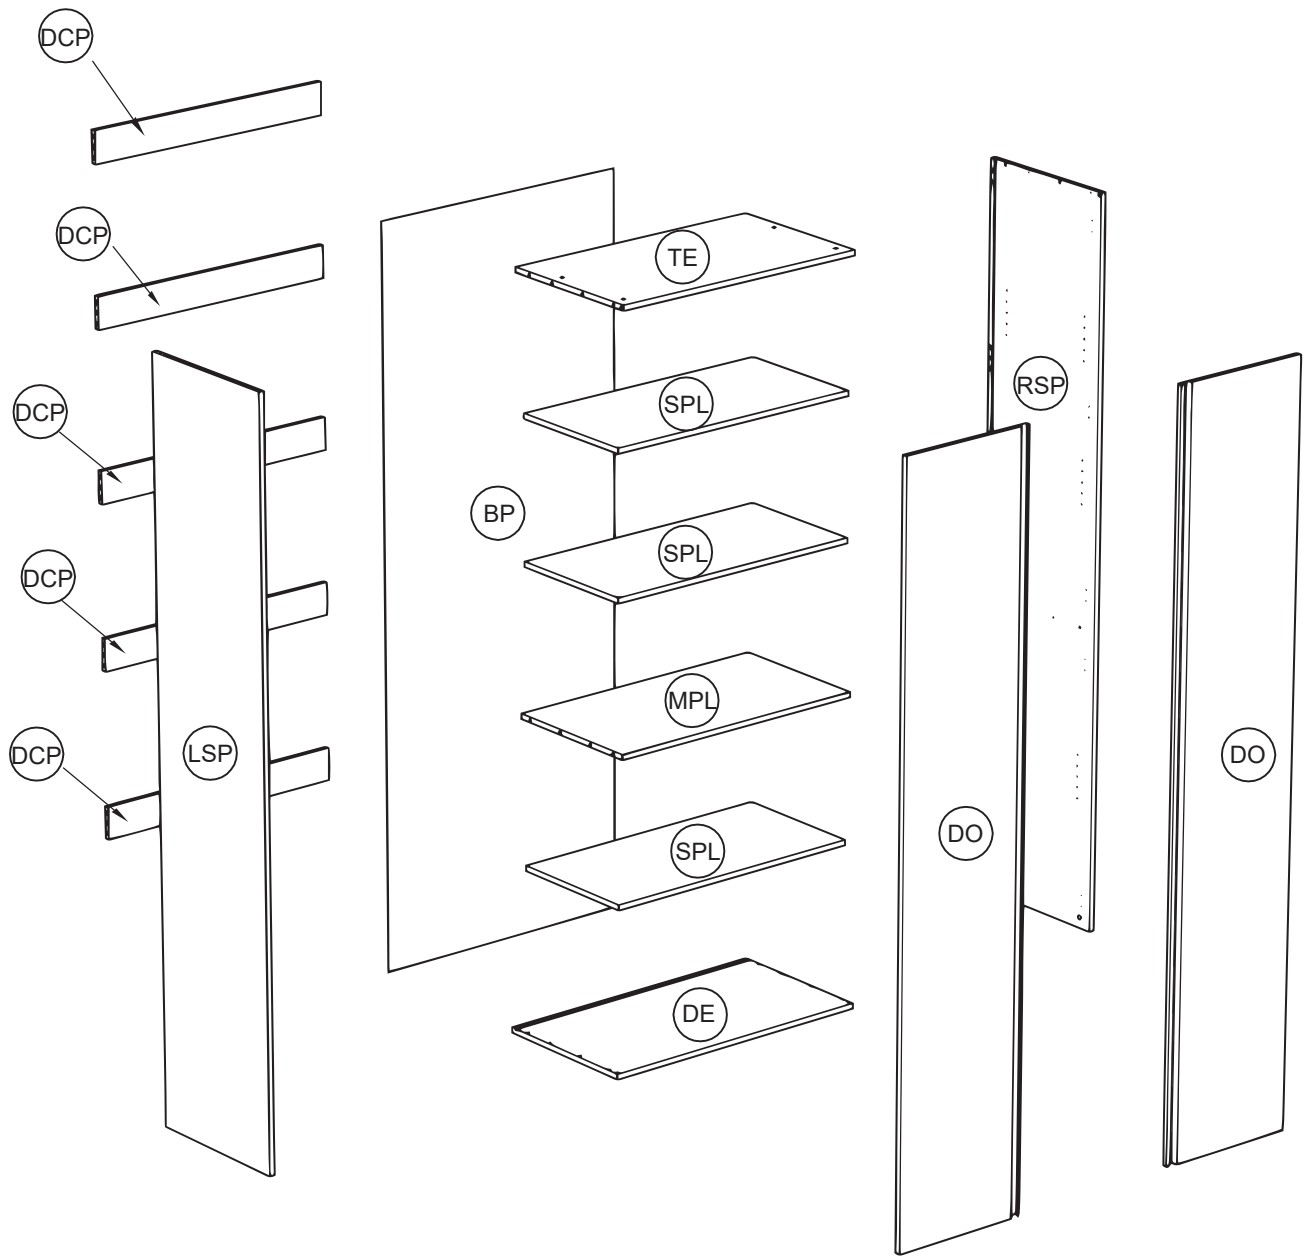

WARNING

In order to help prevent overturning - please follow these instructions

To help prevent product toppling over please follow the below steps:

Use the anti tip strap or wall fixing method provided (if applicable)

Do not allow children to climb or hang on the furniture

Do not open more than one drawer at a time

Do not place heavy items in the top drawers

Do not place heavy items on top of the furniture, unless the furniture has been designed for this purpose

Please note that only the anti tip strap is provided.

You will need to provide wall plugs and screws applicable for your wall type

PRODUCT PARTS

	LEFT SIDE PANEL		RIGHT SIDE PANEL		DECK
(LSP)		(RSP)		(DE)	
	1PC(S)		1PC(S)		1PC(S)
	CONNECTING PANEL		DOOR		BACK PANEL
(DCP)		(DO)		(BP)	
	5PC(S)		2PC(S)		1PC(S)
	SHELF PANEL		FIXED SHELF PANEL		TOP PANEL
(SPL)		(MPL)		(TE)	
	3PC(S)		1PC(S)		1PC(S)