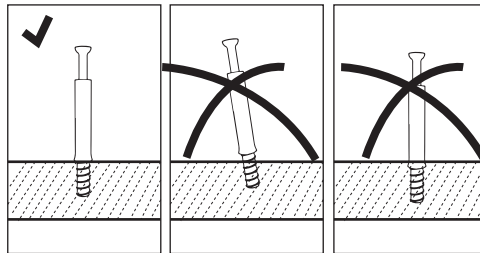

Please note that only the anti tip strap is provided.

You will need to provide wall plugs and screws applicable for your wall type

PRODUCT PARTS

	LEFT SIDE PANEL		RIGHT SIDE PANEL		DECK
(LSP)		(RSP)		(DE)	
	1PC(S)		1PC(S)		1PC(S)
	CONNECTING PANEL		DOOR		BACK PANEL
(DCP)		(DO)		(BP)	
	5PC(S)		2PC(S)		1PC(S)
	SHELF PANEL		FIXED SHELF PANEL		TOP PANEL
(SPL)		(MPL)		(TE)	
	3PC(S)		1PC(S)		1PC(S)

<p>Ⓐ x 22</p> 	<p>Ⓑ x 22</p> 	<p>Ⓒ x 8</p> 	<p>Ⓓ x 44 Φ4*16</p> 
<p>Ⓔ x 12</p> 	<p>Ⓕ x 36</p> 	<p>Ⓖ x 4</p> 	

RECOMMENDED TOOLS

SCREWDRIVER	DRILL	RUBBER Mallet
		

1

2

3

4

5