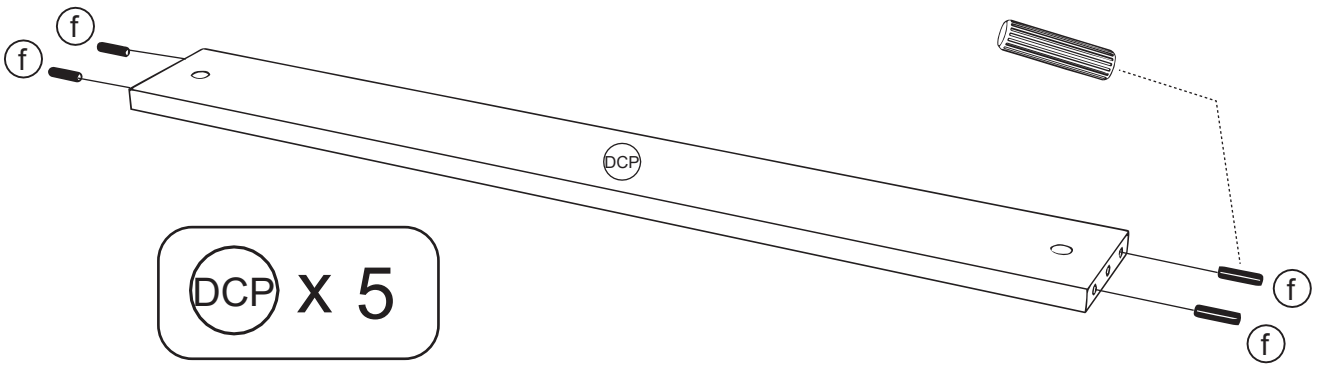

Please note that only the anti tip strap is provided.

You will need to provide wall plugs and screws applicable for your wall type

PRODUCT PARTS

	LEFT SIDE PANEL		RIGHT SIDE PANEL		DECK
(LSP)		(RSP)		(DE)	
	1PC(S)		1PC(S)		1PC(S)
	CONNECTING PANEL		DOOR		BACK PANEL
(DCP)		(DO)		(BP)	
	5PC(S)		2PC(S)		1PC(S)
	SHELF PANEL		FIXED SHELF PANEL		TOP PANEL
(SPL)		(MPL)		(TE)	
	3PC(S)		1PC(S)		1PC(S)

<p>Ⓐ x 22</p> 	<p>Ⓑ x 22</p> 	<p>Ⓒ x 8</p> 	<p>Ⓓ x 44 Φ4*16</p> 
<p>Ⓔ x 12</p> 	<p>Ⓕ x 36</p> 	<p>Ⓖ x 4</p> 	

RECOMMENDED TOOLS

SCREWDRIVER	DRILL	RUBBER Mallet
		

1

2

3

4

5