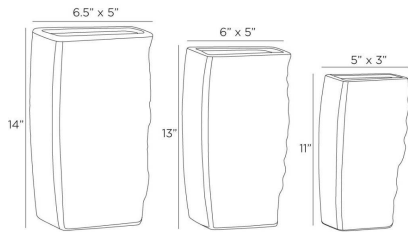

ARTERIO RS

FISHER VASES, SET OF 3

AVC13

Icy Morn

Abstract botanical elements lend a textural finish to a trio of ceramic vases. With a texture reminiscent of palm fronds, each is hand-cast, then glazed in an icy morn shade with subtle gradations of color. Finish will vary.

APPEARANCE

Material	Ceramic
Finish	Icy Morn
Finish Will Vary	Yes
Top Coat/Sealant	Yes

DIMENSIONS

Foot Print Large	W: 5.5 IN, D: 5 IN
Foot Print Medium	W: 4.5 IN, D: 3.5 IN
Foot Print Small	W: 4 IN, D: 3 IN
Overall Large	H: 14 IN, W: 6.5 IN, D: 5 IN
Overall Medium	H: 13 IN, W: 6 IN, D: 5 IN
Overall Small	H: 11 IN, W: 5 IN, D: 3 IN

SHIPPING

Product Weight	13.3 lbs
Gross Weight 1	15.4 lbs
Shipping Box 1	H: 23 IN, L: 18 IN, W: 9 IN

ADDITIONAL INFO

Features	Water Tight

CONTRACT

Contract Suitable	Yes