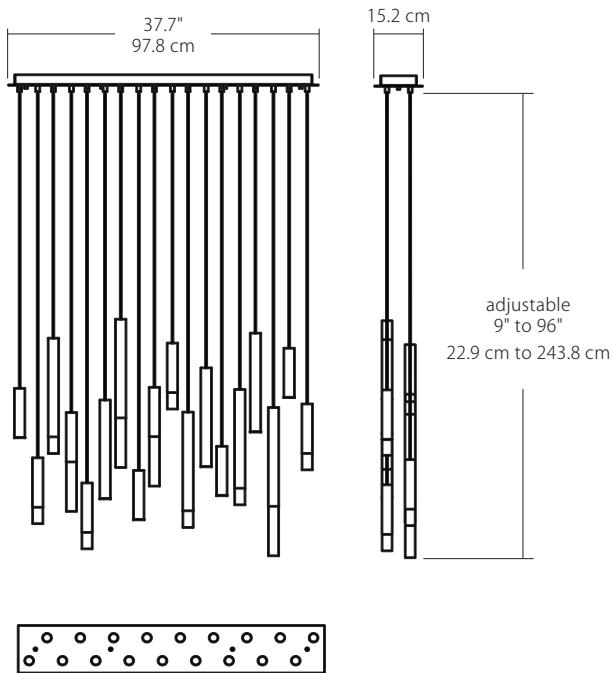

Project:

Note:

Type:

Quantity:

Model#: STL - 38P - _____ - 27U - _____

Description

The 18 light Steelos Pendants are available in two finish colors. These "ready-made" collections offer a less expensive, out-of-the-box option to our Custom Steelos Fixtures and Custom Steelos Systems.

Features

- Available in Polished Chrome with matching cord and Matte Black with Black cord
- Includes hanging decorative tubes each suspended from a slim coaxial cable adjustable up to 96"
- Cutting and splicing not required, so cables can be adjusted and re-adjusted time and again
- 1" tube
- Replaceable light source

Specifications

- Color Rendering Index: 90CRI
- Color Temperature: 30K (standard)
- Input Voltage: 120-277VAC 50/60Hz
- Dimming: TRIAC, ELV or 0-10V Dimmable
- Fixture Wattage: 30 Watts
- Fixture Output: 1984 Lumens

Options

- Upgradeable to 27K, 35K or 40K/ 90 CRI
- Special order powder coat face plate finishes (with black housing): BZ - Bronze, SG - Satin Gold, SS - Satin Silver, or WH - White
- Longer cable lengths available

Dimensions

CUTTING & SPLICING **NOT** REQUIRED

STL-38P-PC-27U-30K

ORDERING GUIDE

System	Size	Finish	Driver	Color Temp
STL	38P	PC Polished Chrome BL Matte Black Special Order BZ Bronze SG Satin Gold SS Satin Silver WH White	27U 120-277VAC Universal Dimming (27U Standard)	27K 2700K 35K 3500K 40K 4000K (30K Standard)

Example: STL-38P-PC-27U-30K