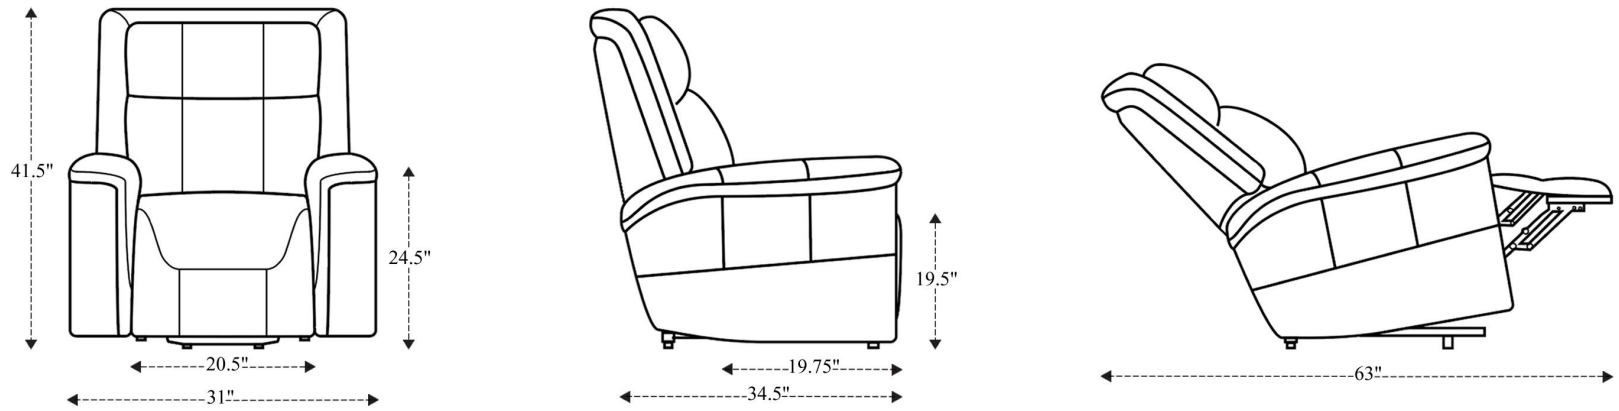

## Power Swivel Glider Recliner

Overall Dimensions	31" x 34.5" x 41.5"
Overall Width	31"
Overall Depth	34.5"
Overall Height	41.5"
Overall Weight	112.1 lbs.
Fully Reclined	63"
Distance from Wall	14"
Back of Seat to end of Chaise	39.5"
Leg Height (Distance from Foot Rest to Floor in Full Recline)	21.25"
Head Height (Distance from Headrest to Floor in Full Recline)	34"

Seat Width	20.5"
Seat Depth	19.75"
Seat Height	19.5"
Arm Width	5"
Arm Depth	21"
Arm Height	24.5"
Back Width	21.5"
Back Height	26"
Headrest Extended from Back	--