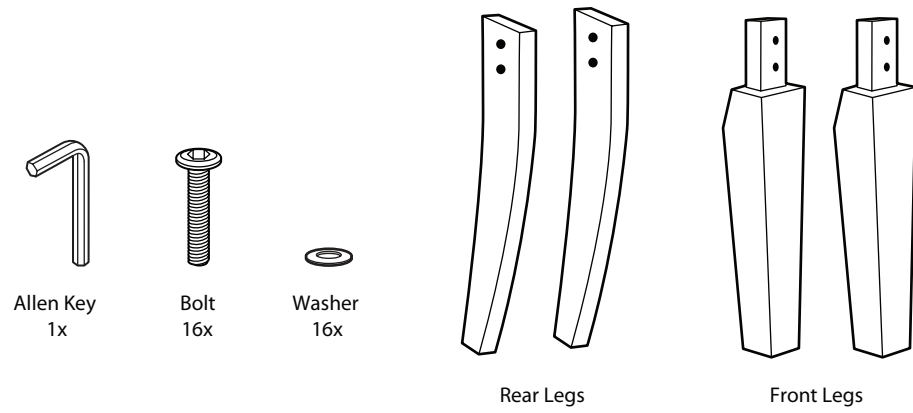

3

Model: _____
Lot No: _____
Date of Purchased: _____

LOVESEAT

ADULT ASSEMBLY REQUIRED

If you are missing any parts or have any questions regarding assembly, do not return this item to the retailers store. Please call our toll- free customer service number and have this assembly manual open to the parts list ready to provide the model name, and part name or number.

PARTS AND HARDWARE

Avoid using sharp objects such as a knife to cut open packing as you may accidentally damage the upholstery.

ASSEMBLY INSTRUCTIONS