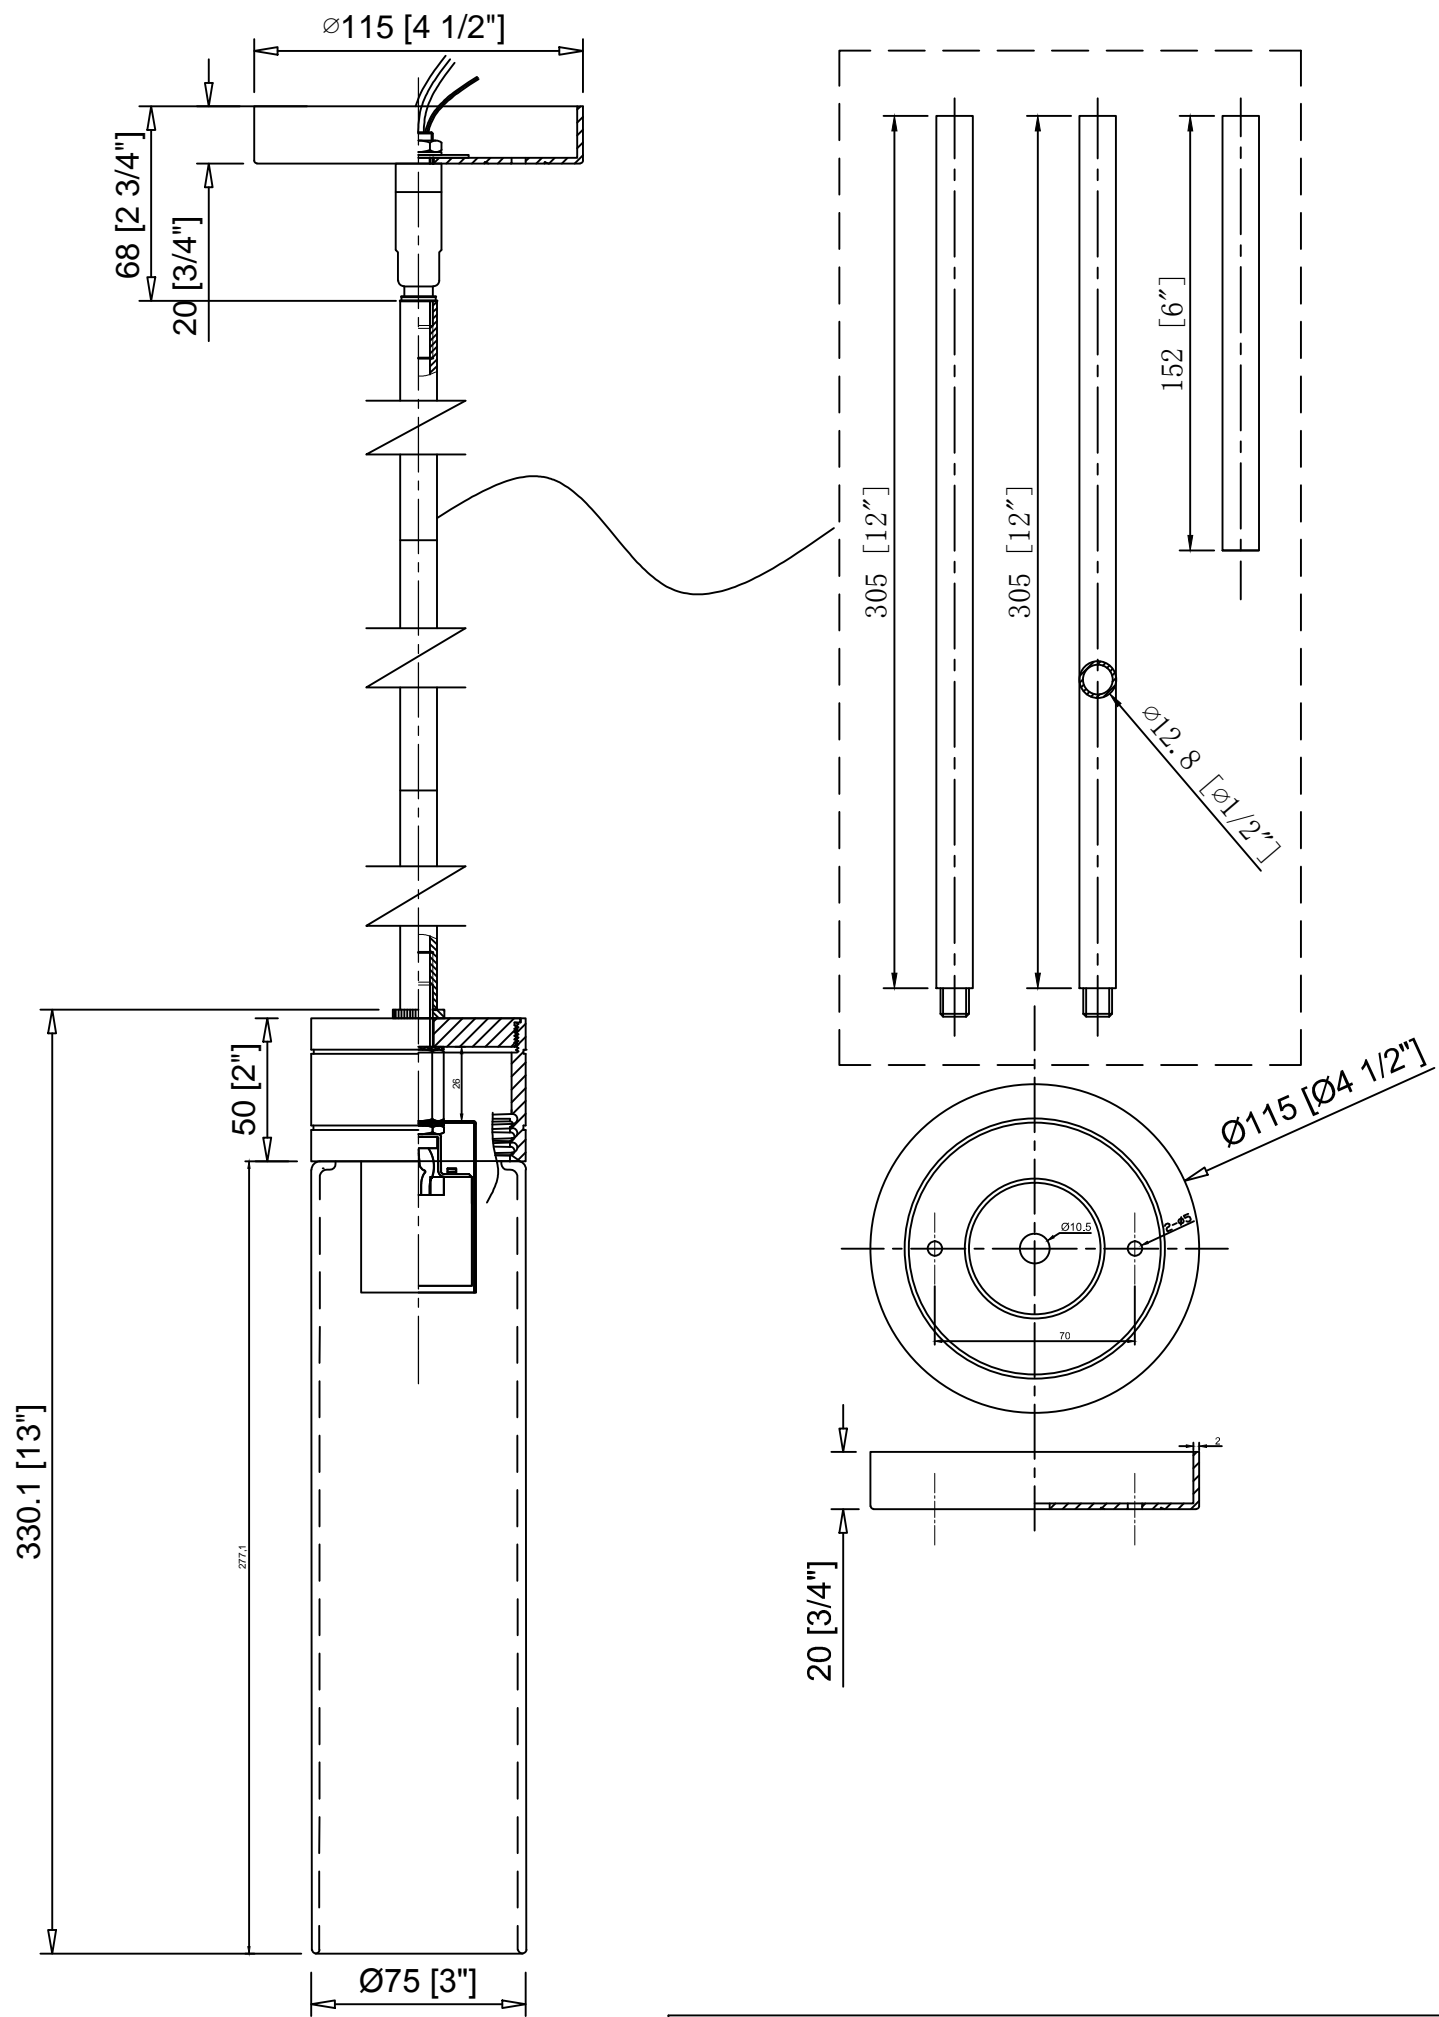

INNOVATIONS LIGHTING
 DESIGN COPYRIGHT - 6/12/2024
 ALL RIGHTS RESERVED AND MAY
 NOT BE DUPLICATED WITHOUT OUR
 WRITTEN PERMISSION

1LT PENDANT	
ITEM NO: 617-1S-G617-11	REV. A
VENDOR: Delong Lighting	