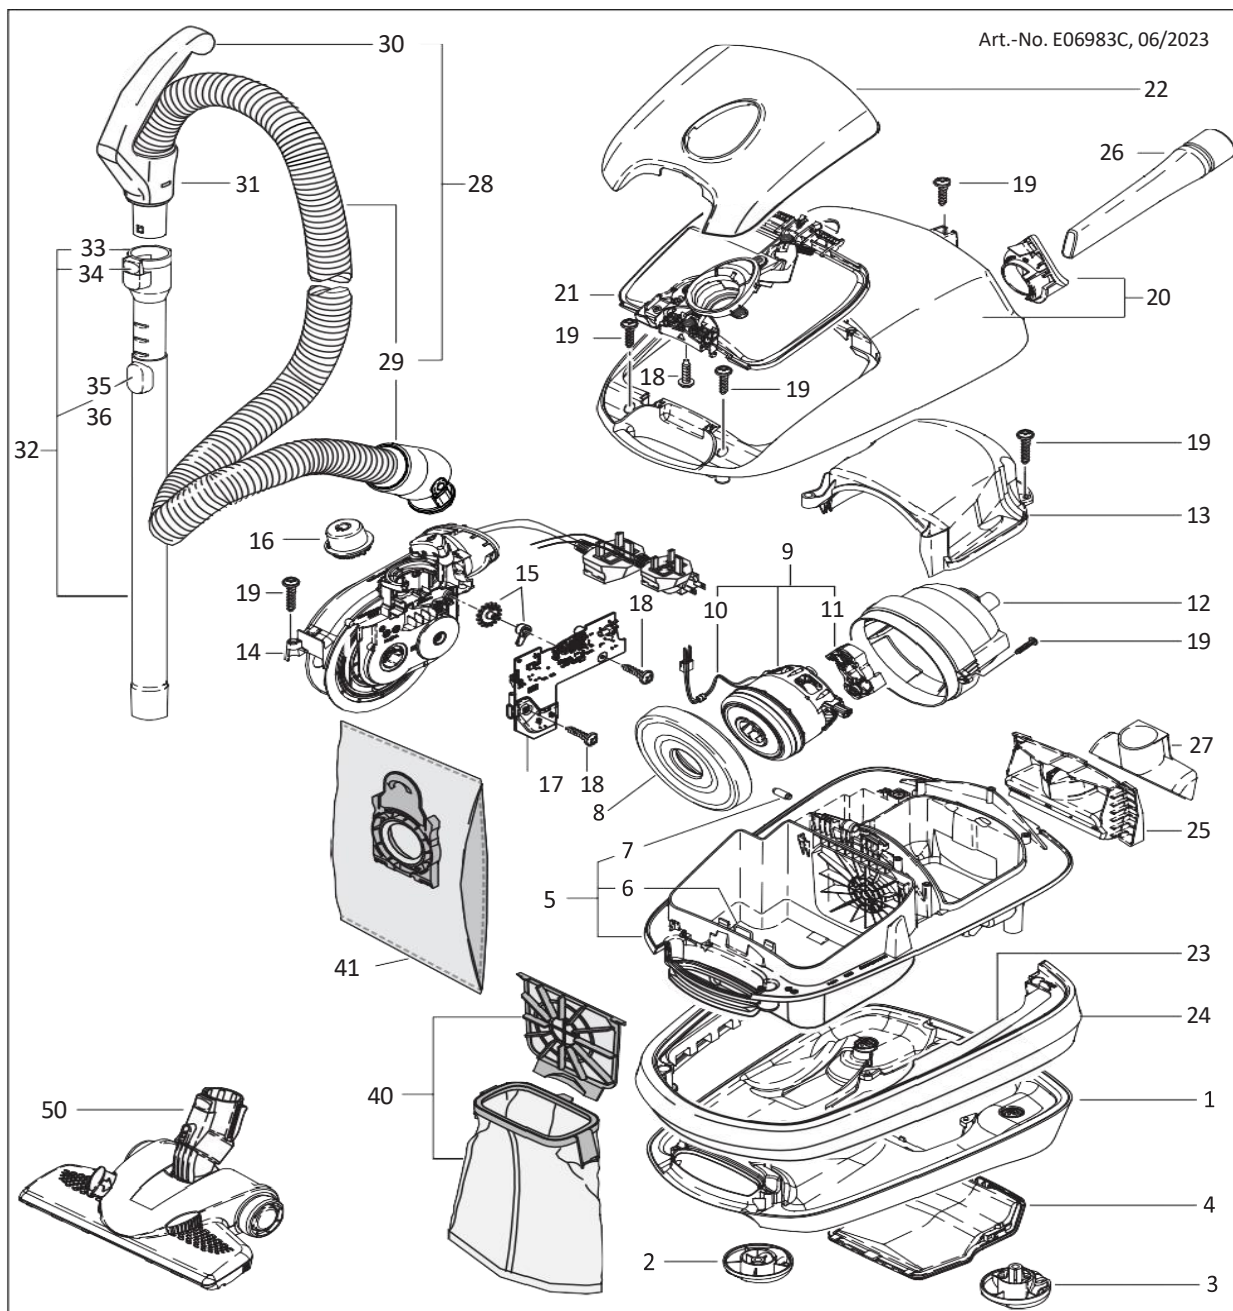

This information intended only for Europe (230V/240V) and does not apply to North America!

Parts Diagram

SEBO Airbelt E1 Red ePower

Pos.	Art.-No.	Description	Pos.	Art.-No.	Description
1	8335DRER	Bottom casing, dark red	23	8237ER	Bumper (w/o airbelt)
2	8275GSER	Castor (Front), Complete, E	24	8221ER10	Airbelt (stripes)
3	8276GSER	Castor (Rear), Complete, E	25	8213GSER	Support
4	8249DRER	Cover, exhaust air filter, dark red	26	8066GS	Crevice nozzle
5	8230GSER	Technic module (inc. pos. 6 & 7)	27	8210GS	Upholstery nozzle
6	7045ER	Bag holder	28	8310	Hose, complete (inc. pos. 29 & 30)
7	8053ER	Bolt	29	8314	Hose, E1 (2100mm)
8	8212ER	Motor mount gasket	30	6300GS	Handle grip, Complete (inc. pos. 31)
9	8337ER	Vacuum motor (inc. pos. 10 & 11)	31	6303GS	Retaining ring for handle
10	8282SEER	Wire set, vacuum motor	32	6237ER	Telescopic tube, stainless steel
11	8045ER	Motor support	33	1736GS	Fitting neck
12	8220ER	Noise limiting cover	34	6480ER	Release button set (inc. pos. 34a, 34b & 34c)
13	8289ER	Motor cover	34a	1737GS	Release button (inc. pos. 34c)
14	665632ER	Cable rewind unit, E, UK plug	34b	1738GS	Cap
15	8360ER	Part set potentiometer pinion boost	34c	1739	Leaf Spring
16	8361ER	On/off button, E1 boost, cpl, grey/blk	35	6238ER	Lock heel kit for telescopic tube
17	8291EBER	Electronic controller, E1 boost (220-240V)	36	6425ER	Sliding knob
18	01036	Screw 4x14 – T20	40	8322ER	Microfilter box, E
19	01017	Screw 4x20 – T20	41	8300ER	Box of 8 Ultra-Bags, E
20	8328DRER	Top casing, dark red			
21	8340ER	Top casing, inner part, E1	50	7260GS	SEBO KOMBI
22	8224DRER	Filter cover, dark red, E1		7248ER	Brush strip set for SEBO KOMBI