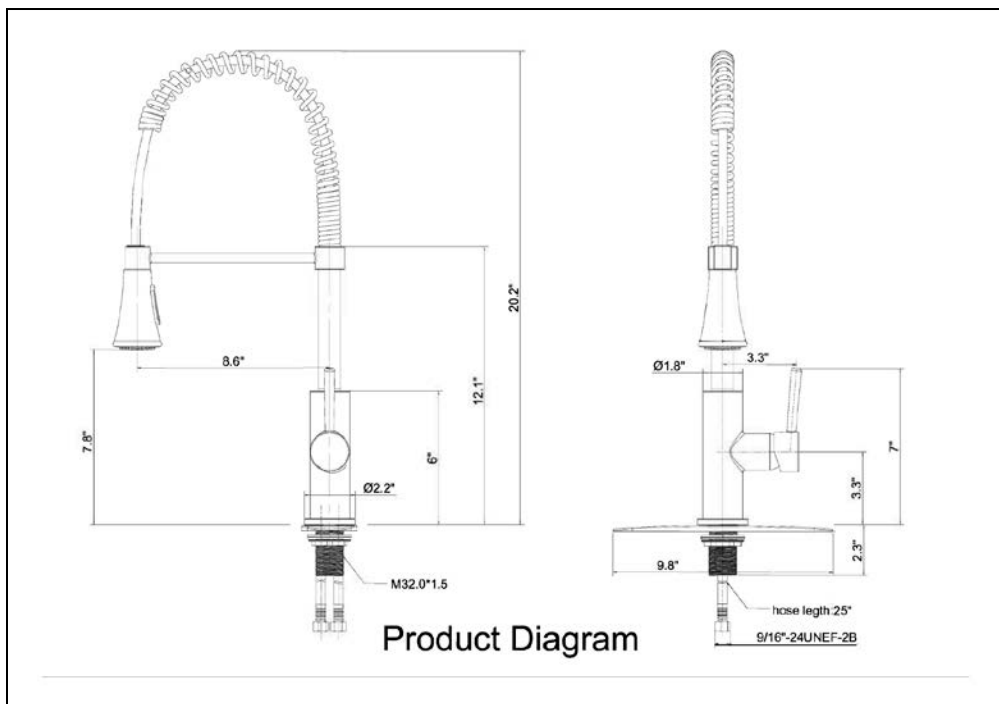

KITCHEN FAUCET

STANDARD SPECIFICATIONS

- Single-handle kitchen faucet
- With spring spout
- Drip-free ceramic cartridge
- 1.8gpm max at 60psi

FINISHES INCLUDE

- Chrome (UF17200)
- Brushed Nickel (UF17203)
- Oil Rubbed Bronze (UF17205)

WARRANTY

- Limited lifetime warranty on workmanship and materials to the original purchaser

COMPLIES WITH

- NSF 61-9
- ANSI/ASME A112.18.1
- CSA B125.1
- IAPMO/UPC/cUPC
- AB1953

tel. 888-OK-ULTRA (658-5872) • fax. 949-252-9989 • <http://www.ultrafaucets.com>

This specification is provided for reference only. Ultra Faucets reserves the right to modify specifications and materials without notice or obligation.