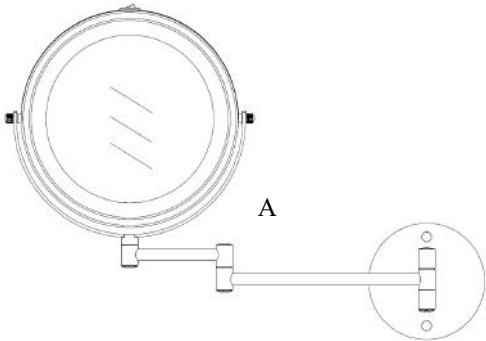

Lighted Wall-Mounted Mirror Installation Guide

Parts Included	QTY
A - Lighted Mirror	1
B - AAA Batteries	4

Description	Finish	Weight (lb)	Overall Mirror Diameter (Inches)	Metal Type
8.5" Double Sided Lighted Wall-Mounted Mirror	Chrome	2	8	Iron