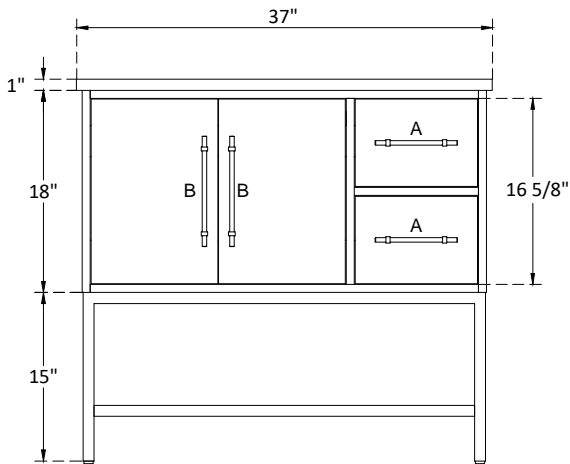

# SPECIFICATIONS

Handle A:  
Overall length : 7 3/8" (186mm)  
center to center : 5" (128mm)

Handle B:  
Overall length : 9 7/8" (250mm)  
center to center : 7 1/2" (192mm)