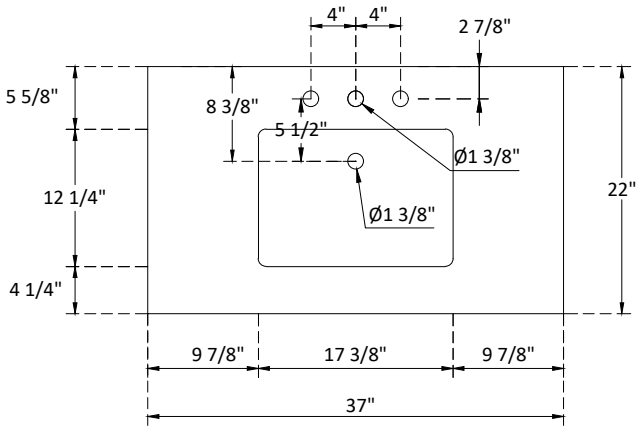

# SPECIFICATIONS

Handle A:  
Overall length : 7 3/8" (186mm)  
center to center : 5" (128mm)

Handle B:  
Overall length : 9 7/8" (250mm)  
center to center : 7 1/2" (192mm)