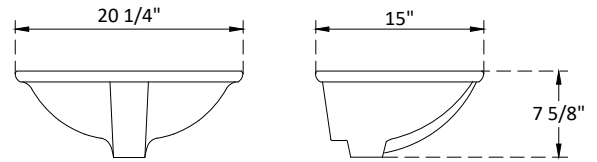

# SPECIFICATIONS

Handle A:  
Overall length : 7 3/8" (186mm)  
center to center : 5" (128mm)

Handle B:  
Overall length : 9 7/8" (250mm)  
center to center : 7 1/2" (192mm)