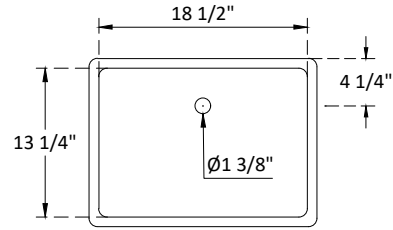

# SPECIFICATIONS

Handle A:  
Overall length : 7 3/8" (186mm)  
center to center : 5" (128mm)

Handle B:  
Overall length : 9 7/8" (250mm)  
center to center : 7 1/2" (192mm)