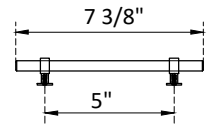

# SPECIFICATIONS

Handle A:  
Overall length : 7 3/8" (186mm)  
center to center : 5" (128mm)

Handle B:  
Overall length : 9 7/8" (250mm)  
center to center : 7 1/2" (192mm)